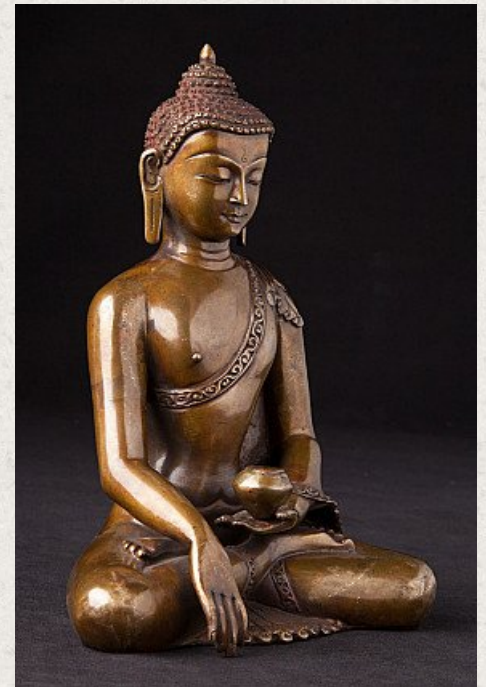

Bronze Nepali Buddha statue

- Material : bronze
- 19 cm high
- 14 cm wide and 9 cm deep
- Bhumisparsha mudra
- Newly made in very high quality !
- Originating from Nepal
- Nr: 3135-1

Asian art

Rielerweg 71-73

7416 ZB Deventer

The Netherlands

www.burmese-art.com

info@burmese-art.com

+31-6-22192241