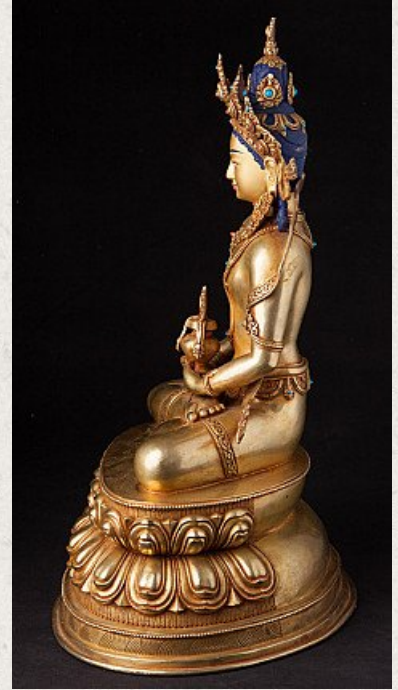

High quality Nepali bronze Buddha statue

- Material : bronze
- 40 cm high
- 26,5 cm wide and 21,5 cm deep
- Fire gilded with 24 krt. gold - the face is gold painted
- Dhyana mudra
- Newly made in very high quality !
- Originating from Birma
- Nr. 3133-8

Asian art

Rielerweg 71-73

7416 ZB Deventer

The Netherlands

www.burmese-art.com

info@burmese-art.com

+31-6-22192241