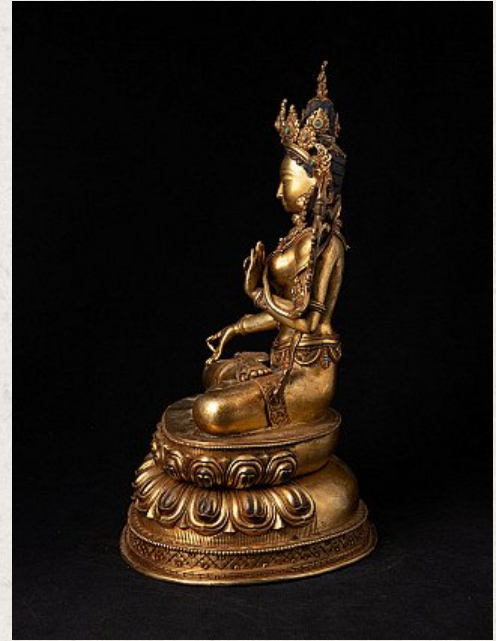

High quality Nepali White Tara statue

- Material : bronze
- 39,7 cm high
- 27,5 cm wide and 12,7 cm deep
- Fire gilded with 24 krt. gold
- Newly made in the highest quality !
- Originating from Birma
- Nr: 3132-4

Asian art

Rielerweg 71-73

7416 ZB Deventer

The Netherlands

www.burmese-art.com

info@burmese-art.com

+31-6-22192241