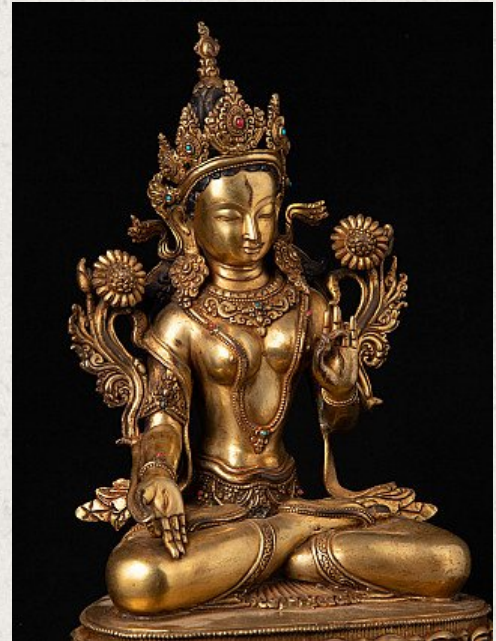

High quality Nepali White Tara statue

- Material : bronze
- 39,7 cm high
- 27,5 cm wide and 12,7 cm deep
- Fire gilded with 24 krt. gold
- Newly made in the highest quality !
- Originating from Birma
- Nr: 3132-4

Asian art

Rielerweg 71-73

7416 ZB Deventer

The Netherlands

www.burmese-art.com

info@burmese-art.com

+31-6-22192241