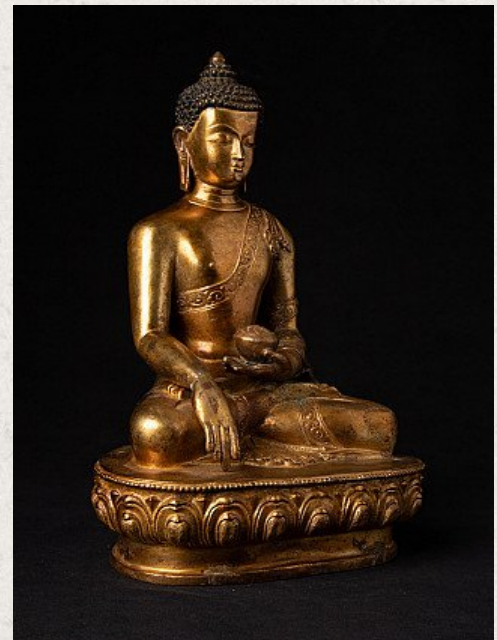

Old bronze Nepali Buddha statue

- Material : bronze
- 28 cm high
- 19 cm wide and 12,8 cm deep
- Fire gilded with 24 krt. gold
- Bhumisparsha mudra
- Middle 20th century
- Very high quality !
- Originating from Nepal
- Nr: 3125-2

Asian art

Rielerweg 71-73

7416 ZB Deventer

The Netherlands

www.burmese-art.com

info@burmese-art.com

+31-6-22192241