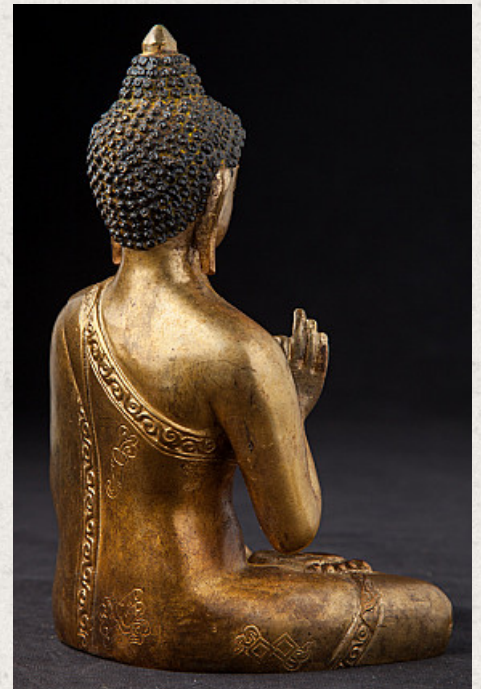

Old bronze Nepali Buddha statue

- Material : bronze
- 16 cm high
- 13,5 cm wide and 8 cm deep
- Fire gilded with 24 krt. gold
- Dharmachakra mudra
- Middle 20th century
- Very high quality !
- Originating from Nepal
- Nr: 3120-1

Asian art

Rielerweg 71-73

7416 ZB Deventer

The Netherlands

www.burmese-art.com

info@burmese-art.com

+31-6-22192241