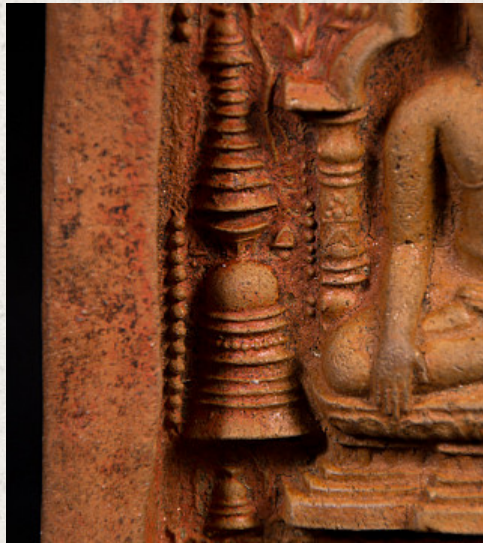

See on
website