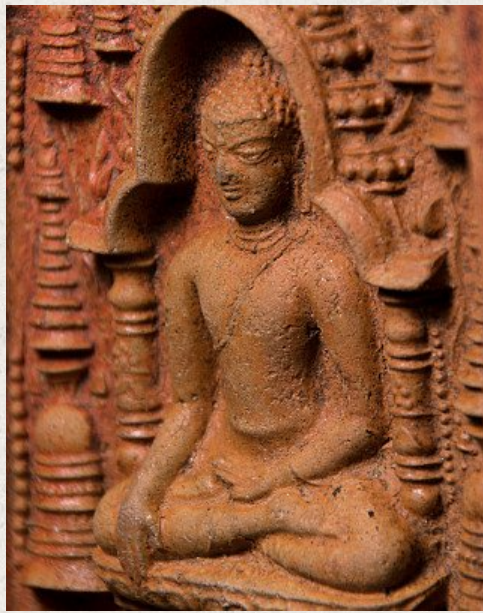

[See on website](#)