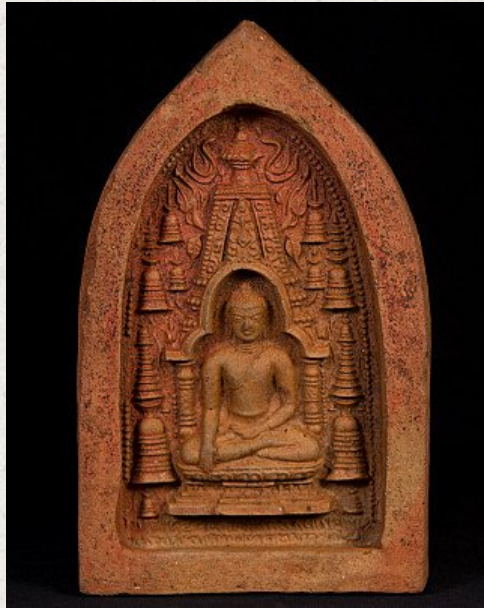

Antique Pagan Votive Tablet

- Material: Clay / pottery
- 18,5 cm high
- 12 cm wide and 3 cm thick
- Bagan style
- Bhumisparsha mudra
- Early Pagan period, 11th century
- One of best (if not THE best) available in the market!
- Very rare and in very good condition !
- Originating from Burma
- Nr: 3111

Asian art

Rielerweg 71-73

7416 ZB Deventer

The Netherlands

www.burmese-art.com

info@burmese-art.com

+31-6-22192241