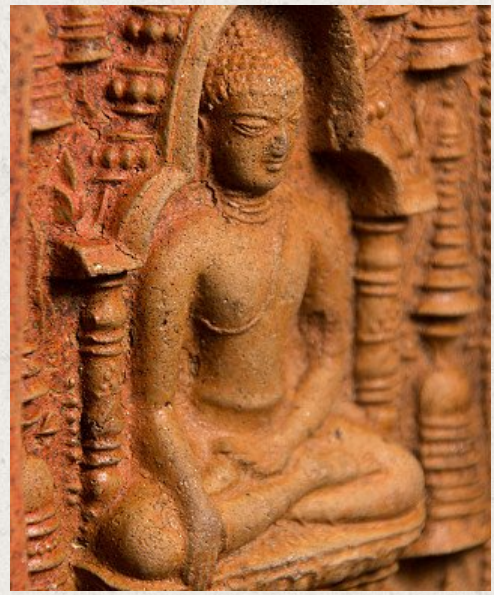

[See on website](#)