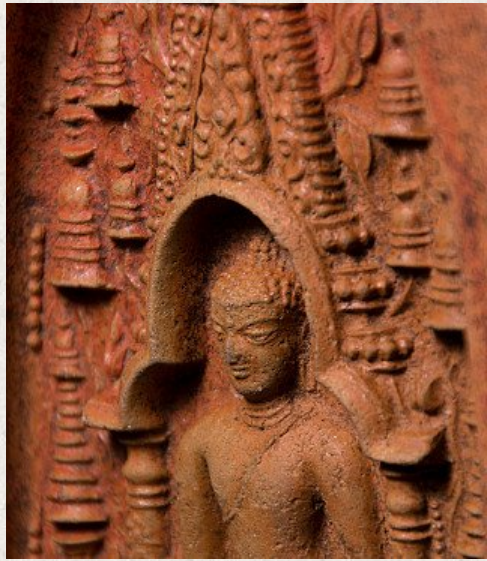

[See on website](#)