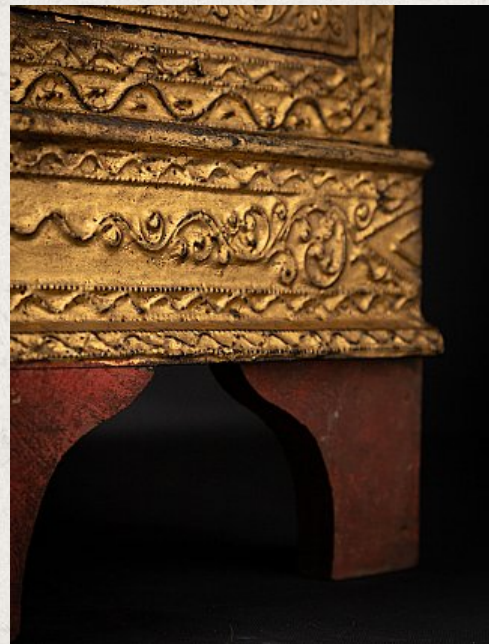

[See on website](#)