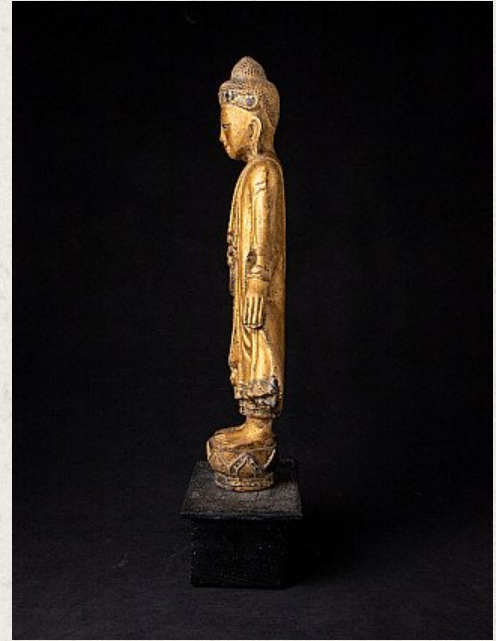

Antique wooden Mandalay Buddha statue

- Material : wood
- 55,8 cm high
- 23,4 cm wide and 12,7 cm deep
- Gilded with 24 krt. gold
- 19th century
- Originating from Burma
- Nr: 3106-4

Asian art

Rielerweg 71-73

7416 ZB Deventer

The Netherlands

www.burmese-art.com

info@burmese-art.com

+31-6-22192241