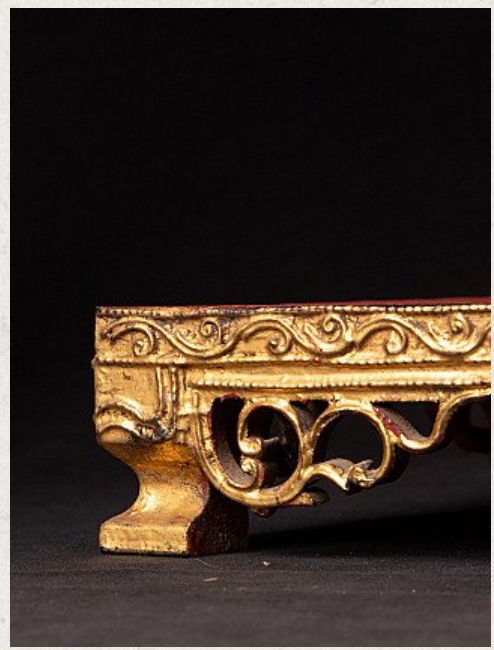

[See on website](#)