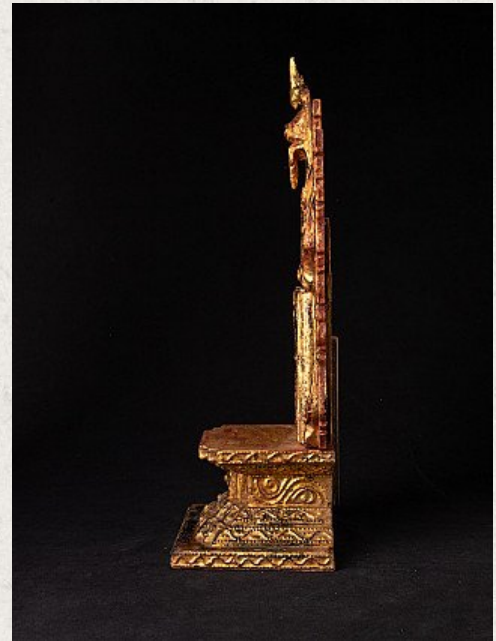

Antique Burmese Throne

- Material : wood
- 43,5 cm high
- 17,1 cm wide and 13,5 cm deep
- Gilded with 24 krt. gold
- 19th century
- Originating from Burma
- Nr: 3105-2

Asian art

Rielerweg 71-73

7416 ZB Deventer

The Netherlands

www.burmese-art.com

info@burmese-art.com

+31-6-22192241