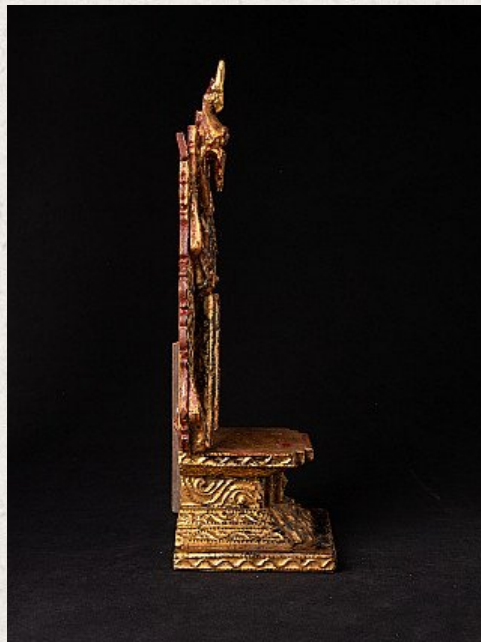

Antique Burmese Throne

- Material : wood
- 43,5 cm high
- 17,1 cm wide and 13,5 cm deep
- Gilded with 24 krt. gold
- 19th century
- Originating from Burma
- Nr: 3105-2

Asian art

Rielerweg 71-73

7416 ZB Deventer

The Netherlands

www.burmese-art.com

info@burmese-art.com

+31-6-22192241