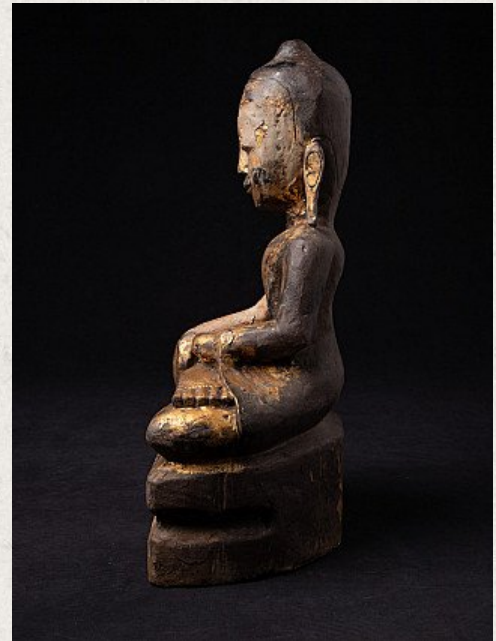

Antique wooden Burmese Buddha statue

- Material : wood
- 57 cm high
- 31 cm wide and 20,3 cm deep
- Gilded with 24 krt. gold
- Bhumisparsha mudra
- 18-19th century
- Originating from Burma
- Nr: 3104-1

Asian art

Rielerweg 71-73

7416 ZB Deventer

The Netherlands

www.burmese-art.com

info@burmese-art.com

+31-6-22192241