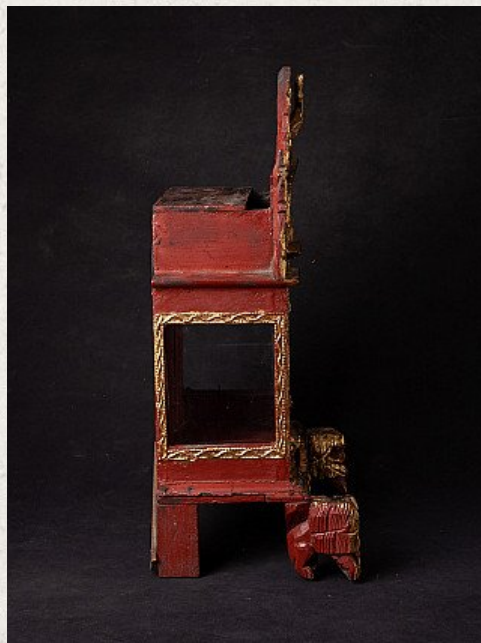

Antique Burmese home shrine

- Material : wood
- 50,2 cm high
- 30,4 cm wide and 21,5 cm deep
- Gilded with 24 krt. gold
- Mandalay style
- Late 19th century
- Originating from Burma
- Nr: 3103-3

Asian art

Rielerweg 71-73

7416 ZB Deventer

The Netherlands

www.burmese-art.com

info@burmese-art.com

+31-6-22192241