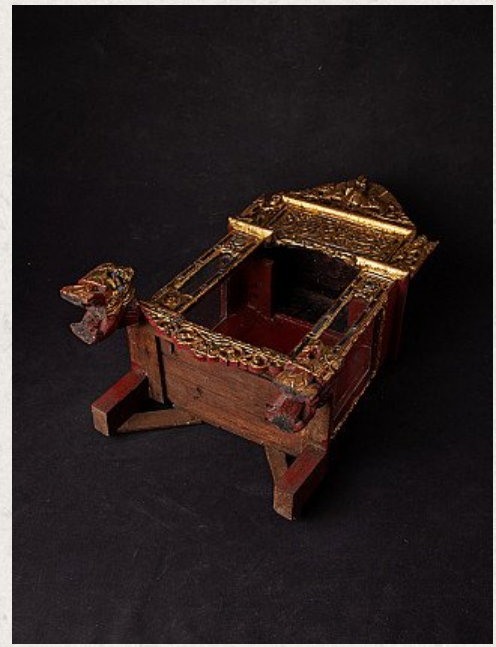

[See on website](#)