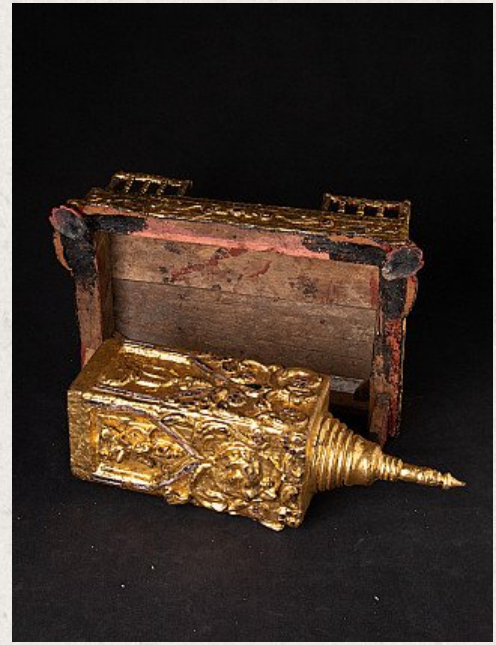

See on
website