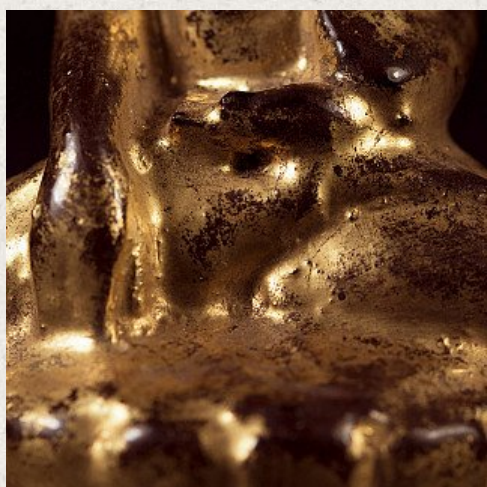

[See on website](#)