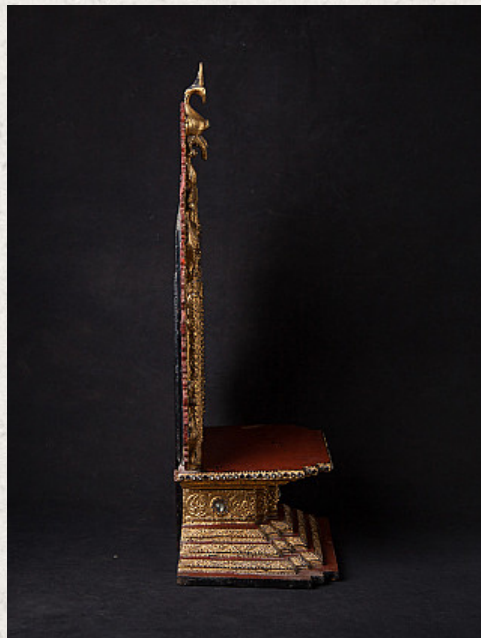

Antique wooden Buddha throne

- Material : wood
- 69,7 cm high
- 39,3 cm wide and 21,8 cm deep
- Gilded with 24 krt. gold
- Mandalay style
- Late 19th century
- Still in very good condition !
- Originating from Burma
- Nr: 3102-4

Asian art

Rielerweg 71-73

7416 ZB Deventer

The Netherlands

www.burmese-art.com

info@burmese-art.com

+31-6-22192241