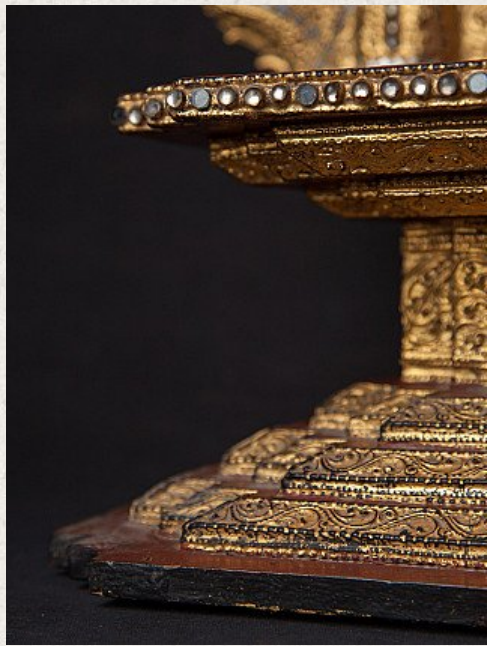

[See on website](#)