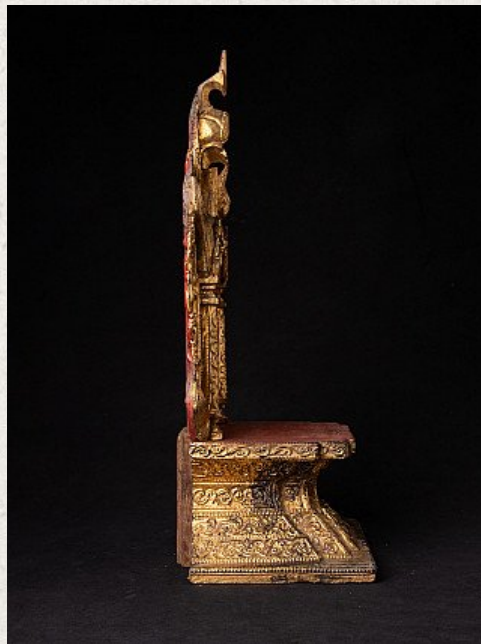

Antique wooden Buddha Throne

- Material : wood
- 46 cm high
- 22,5 cm wide and 16,3 cm deep
- Gilded with 24 krt. gold
- Early 20th century
- Originating from Burma
- Nr: 3102-1

Asian art

Rielerweg 71-73

7416 ZB Deventer

The Netherlands

www.burmese-art.com

info@burmese-art.com

+31-6-22192241