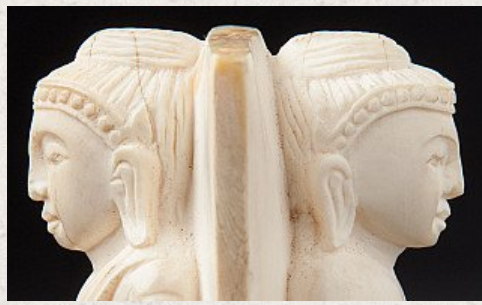

[See on website](#)