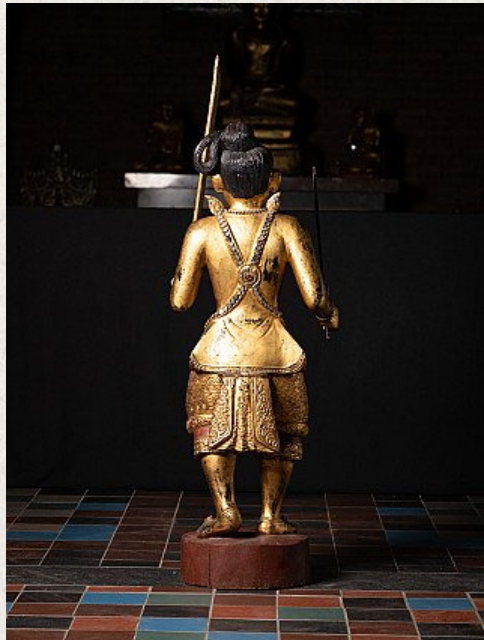

Antique standing Burmese Nat statue

- Material : wood
- 130 cm high
- 43 cm wide and 34 cm deep
- Gilded with 24 crt. gold
- 19th century
- Very special !
- Originating from Burma
- Nr. 3098-1

Asian art

Rielerweg 71-73

7416 ZB Deventer

The Netherlands

www.burmese-art.com

info@burmese-art.com

+31-6-22192241