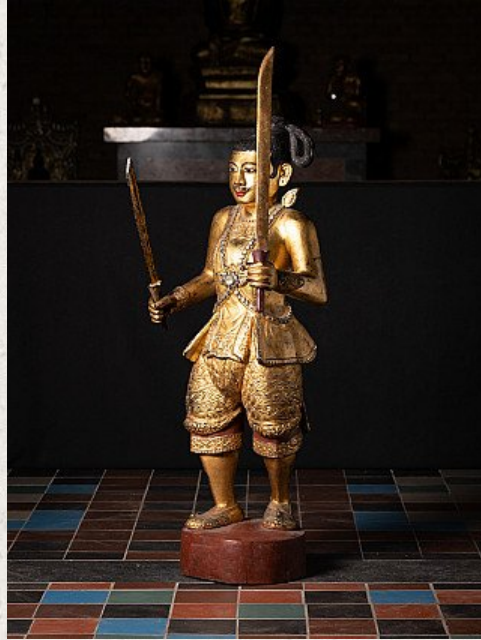

Antique standing Burmese Nat statue

- Material : wood
- 130 cm high
- 43 cm wide and 34 cm deep
- Gilded with 24 crt. gold
- 19th century
- Very special !
- Originating from Burma
- Nr. 3098-1

Asian art

Rielerweg 71-73

7416 ZB Deventer

The Netherlands

www.burmese-art.com

info@burmese-art.com

+31-6-22192241