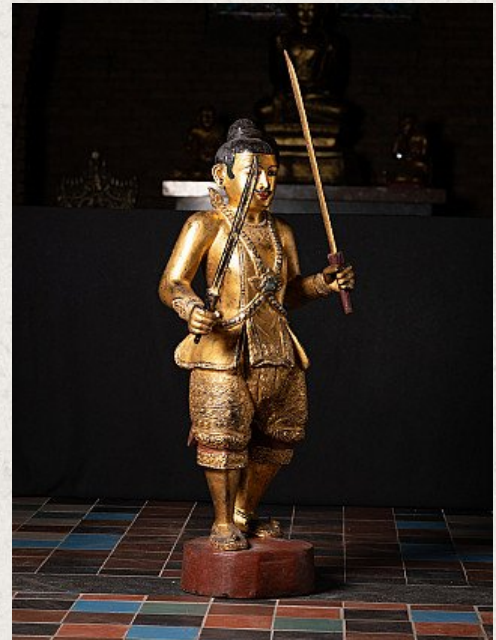

Antique standing Burmese Nat statue

- Material : wood
- 130 cm high
- 43 cm wide and 34 cm deep
- Gilded with 24 crt. gold
- 19th century
- Very special !
- Originating from Burma
- Nr. 3098-1

Asian art

Rielerweg 71-73

7416 ZB Deventer

The Netherlands

www.burmese-art.com

info@burmese-art.com

+31-6-22192241