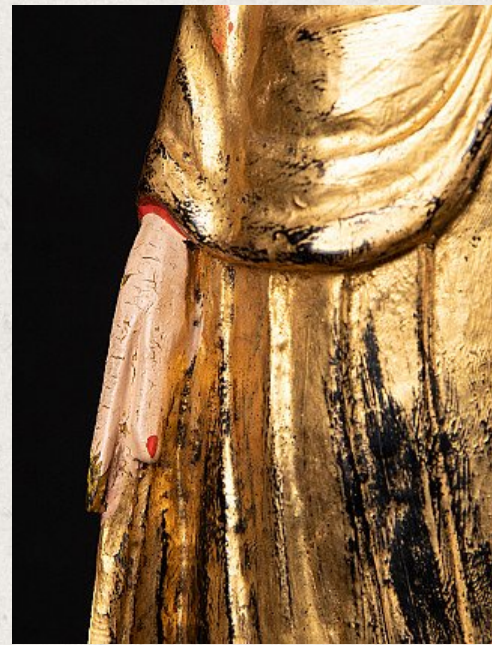

See on
website