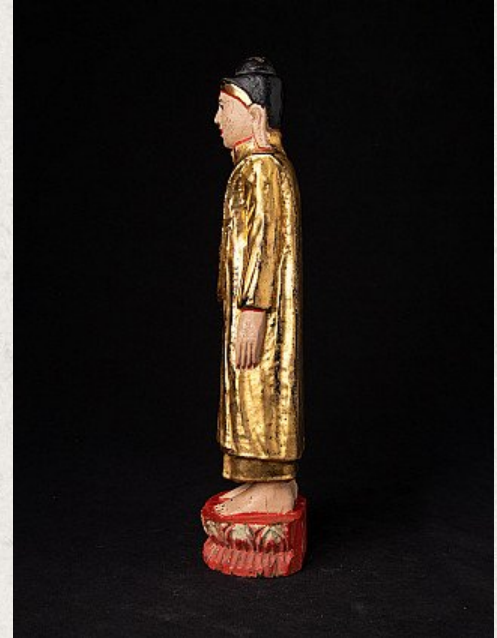

Antique standing Mandalay Buddha statue

- Material : wood
- 37,9 cm high
- 9,1 cm wide and 7,6 cm deep
- Gilded with 24 krt. gold
- Mandalay style
- 19th century
- Originating from Burma
- Nr: 3095-12

Asian art

Rielerweg 71-73

7416 ZB Deventer

The Netherlands

www.burmese-art.com

info@burmese-art.com

+31-6-22192241