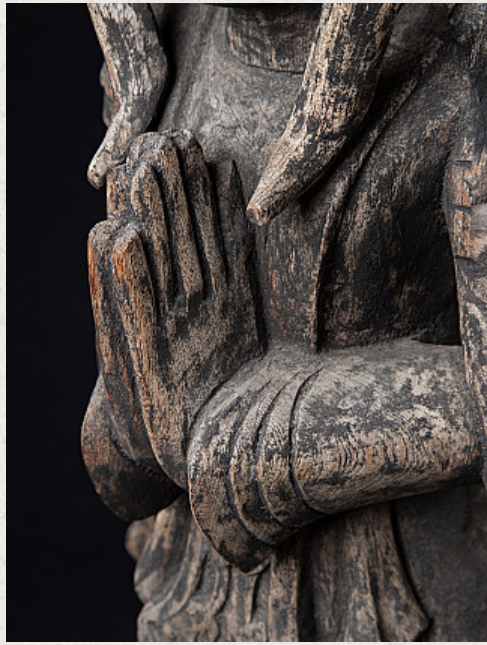

See on
website