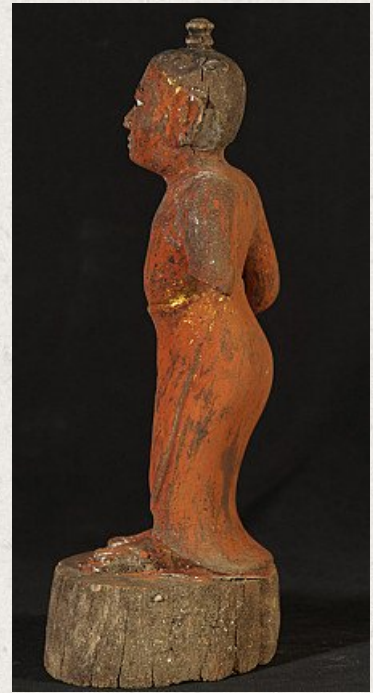

Antique Burmese Nat statue

- Material : wood
- 30,5 cm high
- 11,5 cm wide and 11 cm deep
- With traces of the original 24 krt. gilding
- 19th century
- With inlaid eyes
- Originating from Burma
- Nr. 3072-8

Asian art

Rielerweg 71-73

7416 ZB Deventer

The Netherlands

www.burmese-art.com

info@burmese-art.com

+31-6-22192241