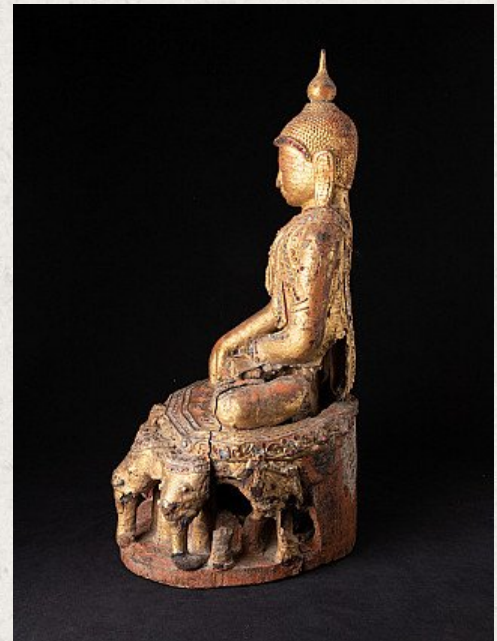

Antique wooden Burmese Buddha statue

- Material : wood
- 54 cm high
- 29,7 cm wide and 25 cm deep
- Gilded with 24 krt. gold
- Shan (Tai Yai) style
- Bhumisparsha mudra
- 17th century
- Very rare - with a beautiful expression !
- Originating from Burma
- Nr: 3069-3

Asian art

Rielerweg 71-73

7416 ZB Deventer

The Netherlands

www.burmese-art.com

info@burmese-art.com

+31-6-22192241