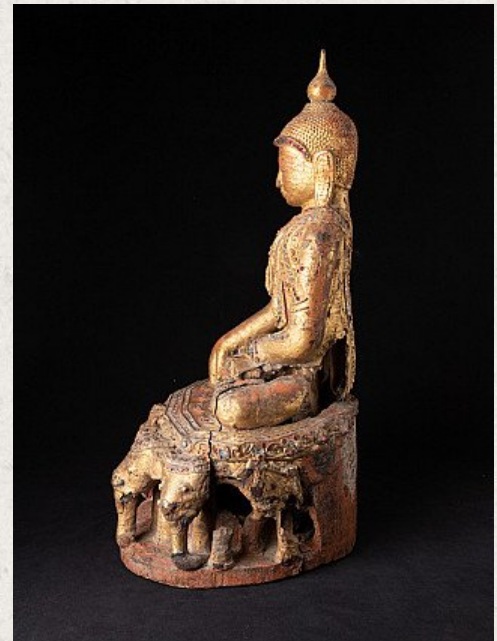

Antique wooden Burmese Buddha statue

- Material : wood
- 54 cm high
- 29,7 cm wide and 25 cm deep
- Gilded with 24 krt. gold
- Shan (Tai Yai) style
- Bhumisparsha mudra
- 17th century
- Very rare - with a beautiful expression !
- Originating from Burma
- Nr. 3069-3

Asian art

Rielerweg 71-73

7416 ZB Deventer

The Netherlands

www.burmese-art.com

info@burmese-art.com

+31-6-22192241