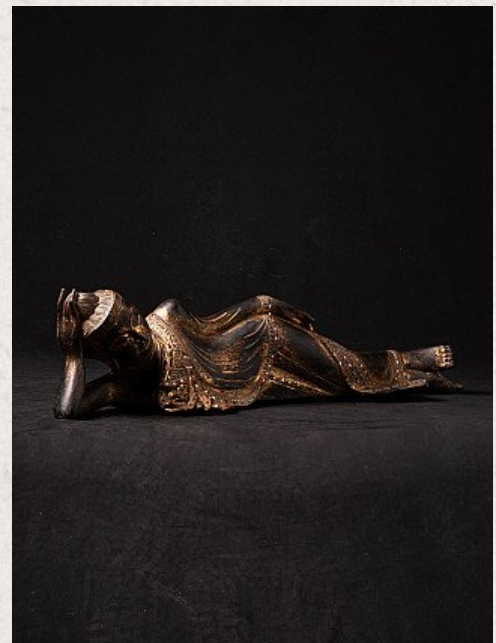

Old reclining Buddha statue

- Material : wood
- 22,5 cm high
- 98 cm wide and 19 cm deep
- Partly gilded
- Mandalay style
- Late 20th century
- Originating from Burma
- Nr: 3056-17

Asian art

Rielerweg 71-73

7416 ZB Deventer

The Netherlands

www.burmese-art.com

info@burmese-art.com

+31-6-22192241