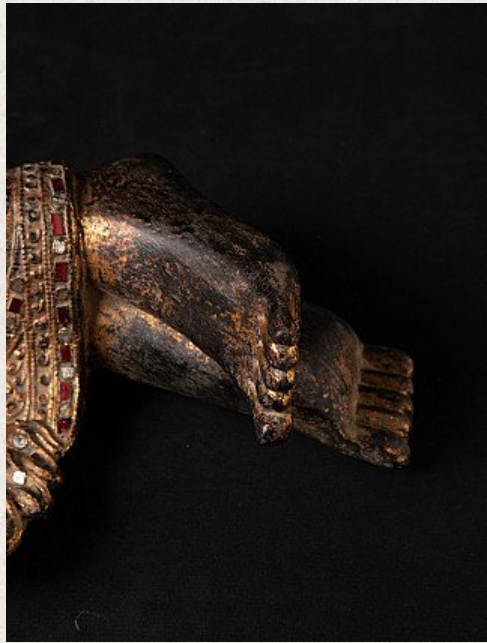

See on
website