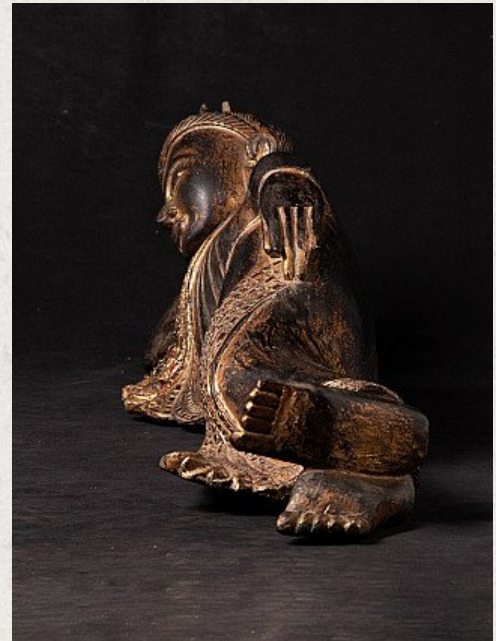

Old reclining Buddha statue

- Material : wood
- 22,5 cm high
- 98 cm wide and 19 cm deep
- Partly gilded
- Mandalay style
- Late 20th century
- Originating from Burma
- Nr: 3056-17

Asian art

Rielerweg 71-73

7416 ZB Deventer

The Netherlands

www.burmese-art.com

info@burmese-art.com

+31-6-22192241