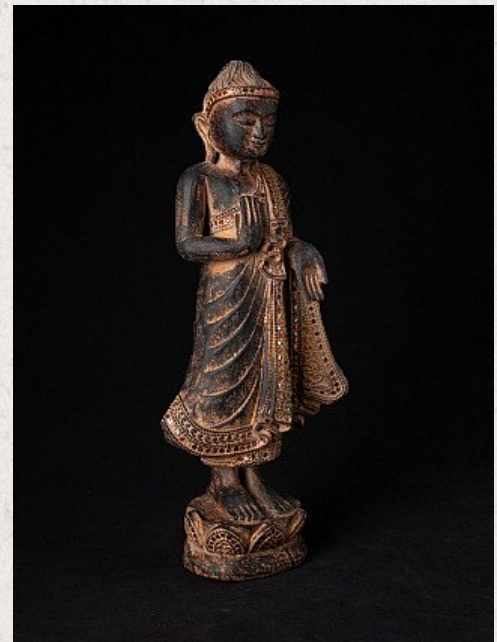

Old wooden Buddha statue

- Material : wood
- 44 cm high
- 17,2 cm wide and 9,7 cm deep
- Mandalay style
- Late 20th century
- Originating from Burma
- Nr: 3056-10

Asian art

Rielerweg 71-73

7416 ZB Deventer

The Netherlands

www.burmese-art.com

info@burmese-art.com

+31-6-22192241