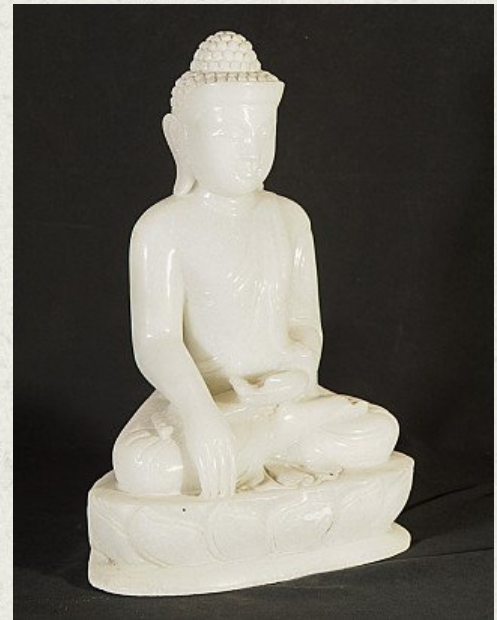

New hand carved marble Buddha statue

- Material : marble
- 46,5 cm high
- 32 cm wide and 17,5 cm deep
- Mandalay style
- Bhumisparsha mudra
- Originating from Burma
- Nr: 3055

Asian art

Rielerweg 71-73

7416 ZB Deventer

The Netherlands

www.burmese-art.com

info@burmese-art.com

+31-6-22192241