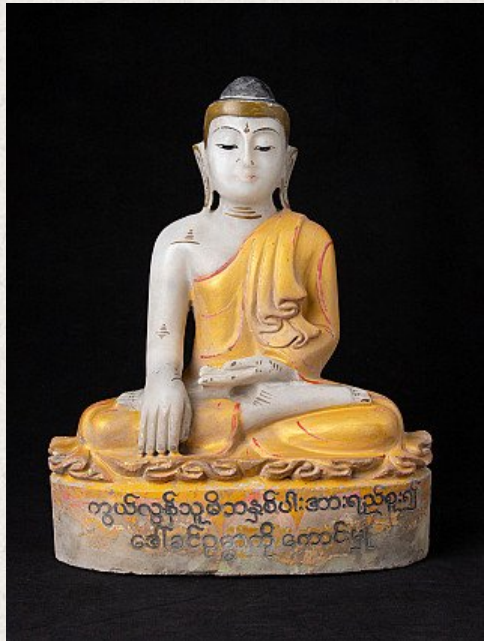

Old marble Mandalay Buddha statue

- Material : marble
- 35,9 cm high
- 27,9 cm wide and 13 cm deep
- With Burmese inscriptions in the base
- Bhumisparsha mudra
- Early 20th century
- Originating from Burma
- Nr. 3052-6

Asian art

Rielerweg 71-73

7416 ZB Deventer

The Netherlands

www.burmese-art.com

info@burmese-art.com

+31-6-22192241