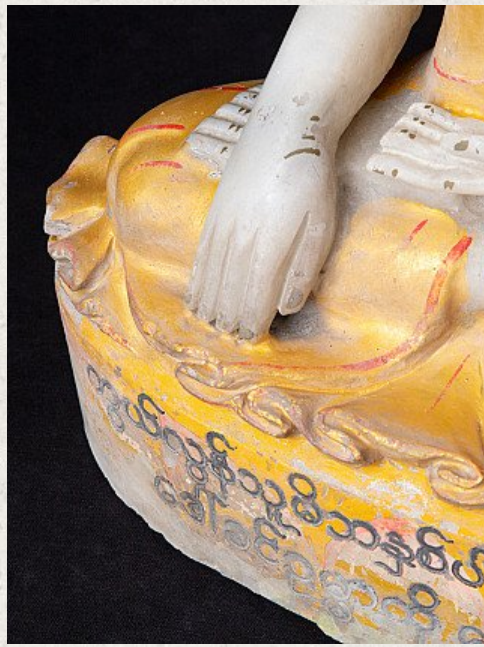

See on website