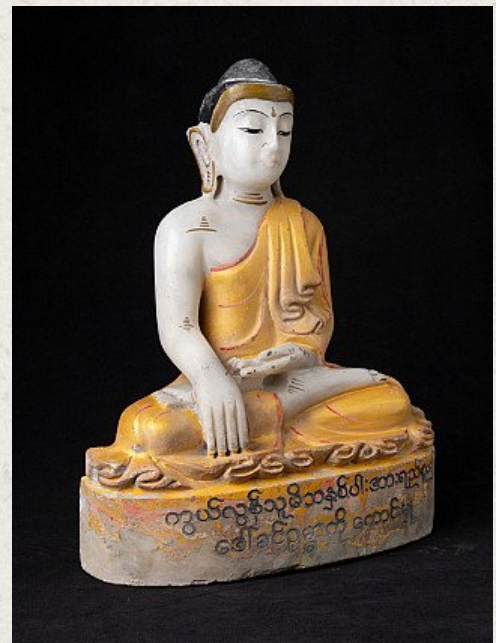

Old marble Mandalay Buddha statue

- Material : marble
- 35,9 cm high
- 27,9 cm wide and 13 cm deep
- With Burmese inscriptions in the base
- Bhumisparsha mudra
- Early 20th century
- Originating from Burma
- Nr. 3052-6

Asian art

Rielerweg 71-73

7416 ZB Deventer

The Netherlands

www.burmese-art.com

info@burmese-art.com

+31-6-22192241