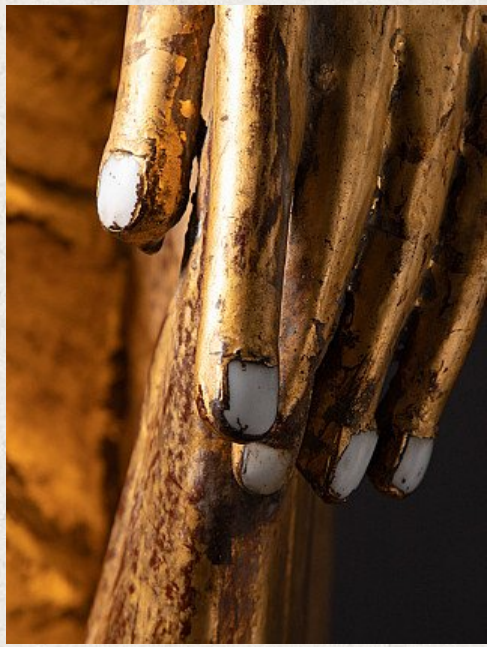

See on
website