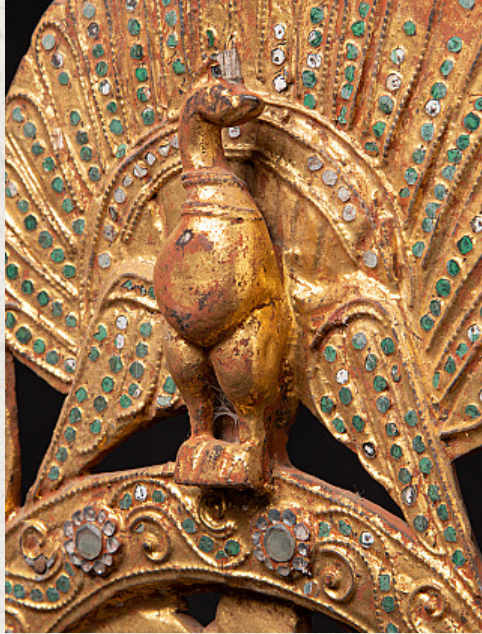

See on website