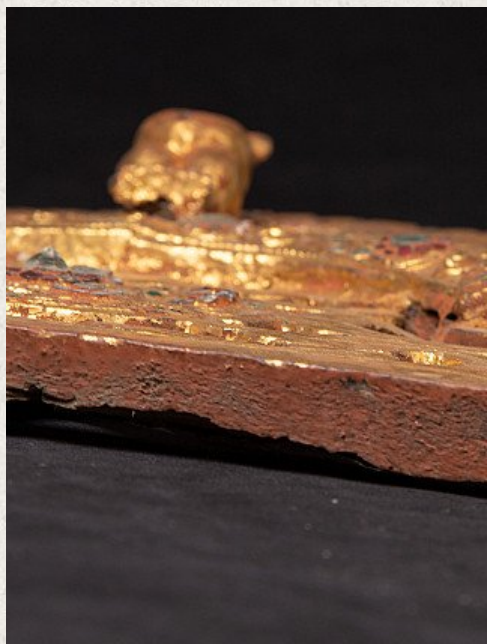

[See on website](#)