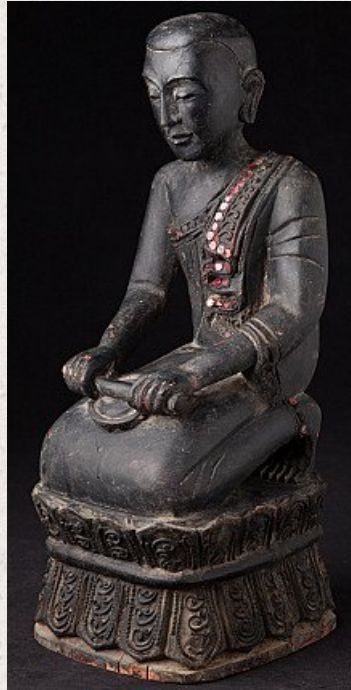

Old wooden Burmese Nun statue

- Material : wood
- 35 cm high
- 14 cm wide and 16 cm deep
- Mandalay style
- Middle 20th century
- Originating from Burma
- Nr: 3044-22

Asian art

Rielerweg 71-73

7416 ZB Deventer

The Netherlands

www.burmese-art.com

info@burmese-art.com

+31-6-22192241