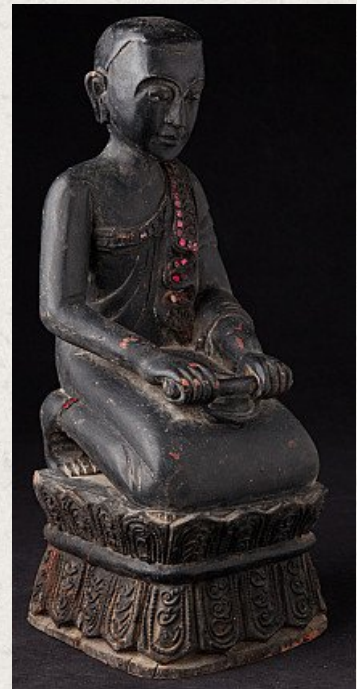

Old wooden Burmese Nun statue

- Material : wood
- 35 cm high
- 14 cm wide and 16 cm deep
- Mandalay style
- Middle 20th century
- Originating from Burma
- Nr: 3044-22

Asian art

Rielerweg 71-73

7416 ZB Deventer

The Netherlands

www.burmese-art.com

info@burmese-art.com

+31-6-22192241