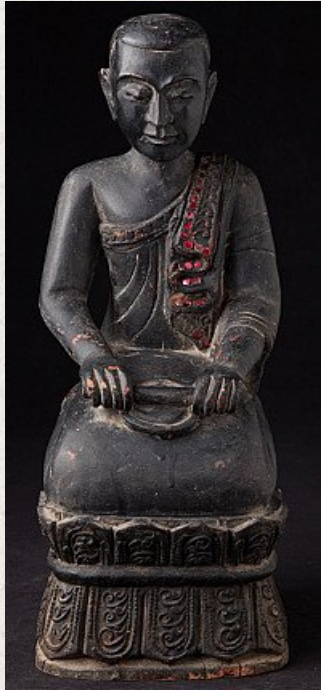

Old wooden Burmese Nun statue

- Material : wood
- 35 cm high
- 14 cm wide and 16 cm deep
- Mandalay style
- Middle 20th century
- Originating from Burma
- Nr: 3044-22

Asian art

Rielerweg 71-73

7416 ZB Deventer

The Netherlands

www.burmese-art.com

info@burmese-art.com

+31-6-22192241