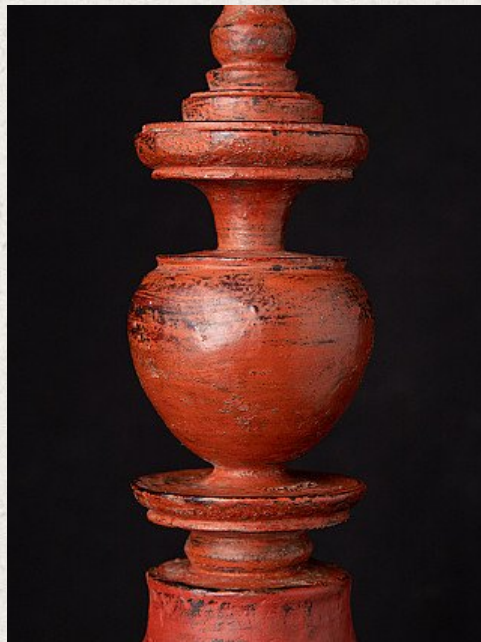

Antique Burmese offering vessel

- Material : wood
- 71 cm high
- 34 cm diameter
- Shan (Tai Yai) style
- 19th century
- Originating from Burma
- Nr: 3044-12

Asian art

Rielerweg 71-73

7416 ZB Deventer

The Netherlands

www.burmese-art.com

info@burmese-art.com

+31-6-22192241