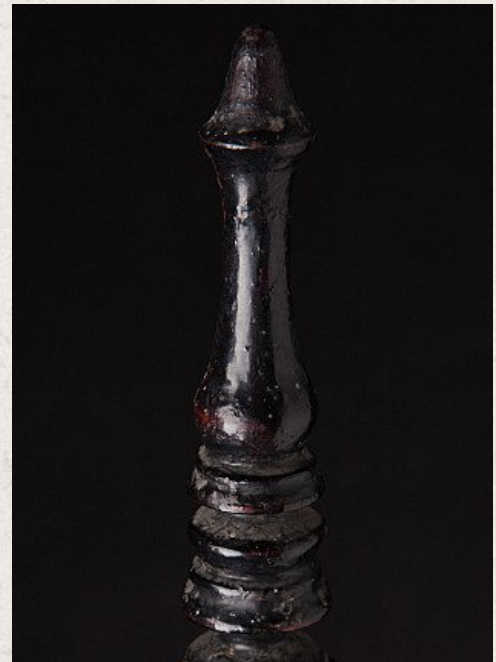

Antique Burmese offering vessel

- Material : lacquerware
- 72 cm high
- 32 cm diameter
- Shan (Tai Yai) style
- Late 19th / early 20th century
- Originating from Burma
- Nr: 3041-9

Asian art

Rielerweg 71-73

7416 ZB Deventer

The Netherlands

www.burmese-art.com

info@burmese-art.com

+31-6-22192241