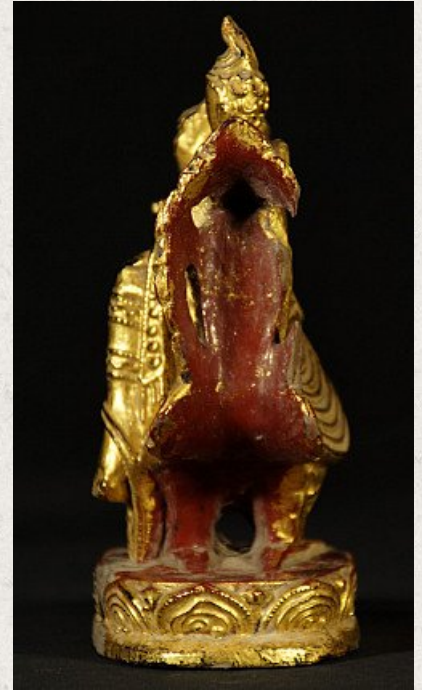

Antique Burmese Nat statue

- Material : wood
- 18,5 cm high
- 14 cm wide and 7,5 cm deep
- Gilded with 24 krt. gold
- 19th century
- Originating from Burma
- Nr: 3041-13

Asian art

Rielerweg 71-73

7416 ZB Deventer

The Netherlands

www.burmese-art.com

info@burmese-art.com

+31-6-22192241