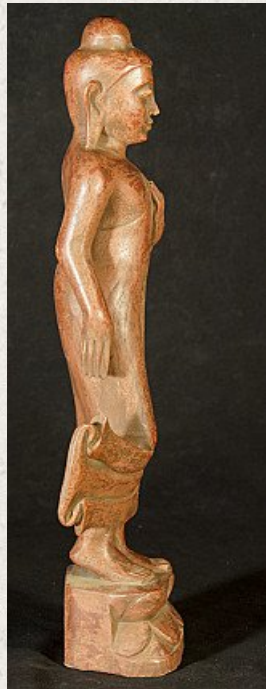

Wooden Burmese Buddha statue

- Material : wood
- 45 cm high
- 17 cm wide and 8,5 cm deep
- 21st century - newly made
- Originating from Burma
- Nr: 3040-8

Asian art

Rielerweg 71-73

7416 ZB Deventer

The Netherlands

www.burmese-art.com

info@burmese-art.com

+31-6-22192241