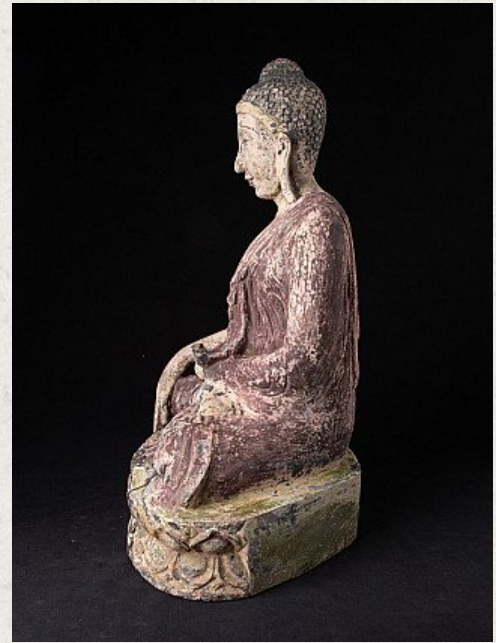

Old wooden Burmese Buddha statue

- Material : wood
- 47,6 cm high
- 36 cm wide and 23,2 cm deep
- Bhumisparsha mudra
- Middle 20th century
- Originating from Burma
- Nr: 3040-23

Asian art

Rielerweg 71-73

7416 ZB Deventer

The Netherlands

www.burmese-art.com

info@burmese-art.com

+31-6-22192241