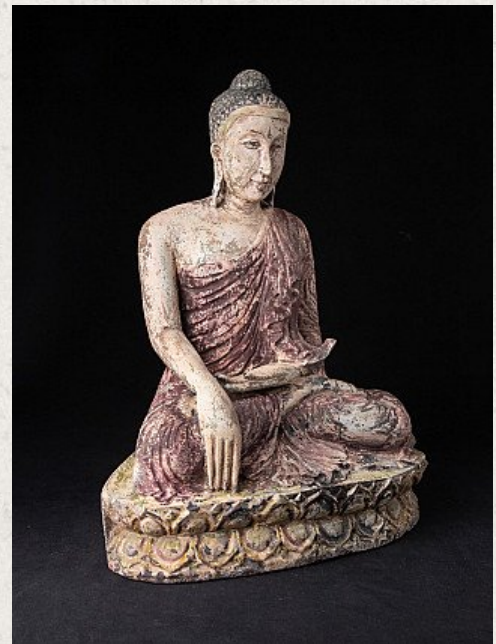

Old wooden Burmese Buddha statue

- Material : wood
- 47,6 cm high
- 36 cm wide and 23,2 cm deep
- Bhumisparsha mudra
- Middle 20th century
- Originating from Burma
- Nr: 3040-23

Asian art

Rielerweg 71-73

7416 ZB Deventer

The Netherlands

www.burmese-art.com

info@burmese-art.com

+31-6-22192241