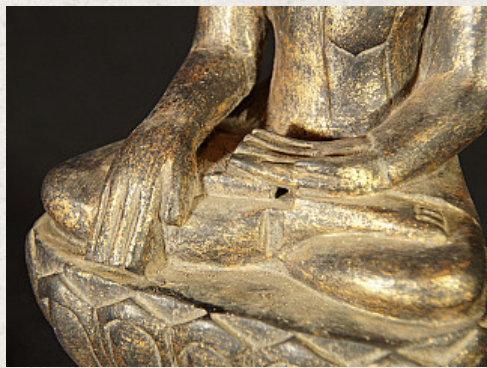

See on website