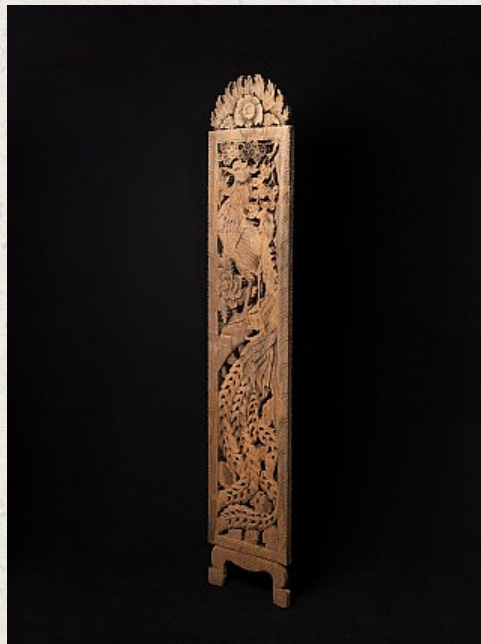

Antique wooden Burmese panel

- Material : wood
- 183 cm high
- 35,3 cm wide and 2,8 cm deep
- Carved on both sides
- 19th century
- Originating from Burma
- Nr: 3040-1

Asian art

Rielerweg 71-73

7416 ZB Deventer

The Netherlands

www.burmese-art.com

info@burmese-art.com

+31-6-22192241