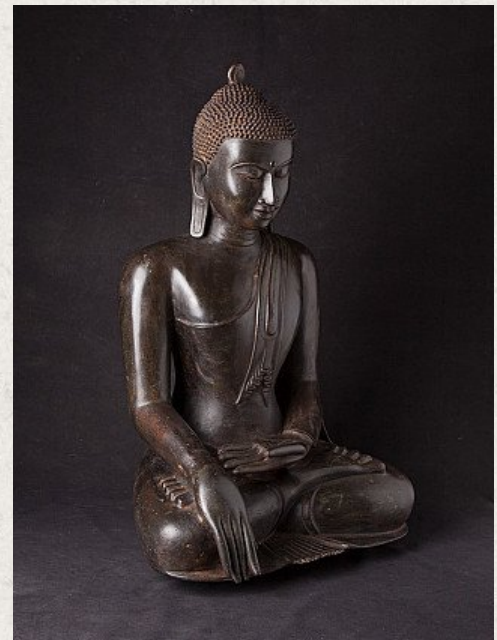

Old bronze Pagan Buddha statue

- Material : bronze
- 66 cm high
- 41 cm wide and 32,5 cm deep
- Bagan style
- Bhumisparsha mudra
- Middle 20th century
- Not original from the period (11-13th century) but made in very high quality !
- Originating from Burma
- Nr: 3038-18

Asian art

Rielerweg 71-73

7416 ZB Deventer

The Netherlands

www.burmese-art.com

info@burmese-art.com

+31-6-22192241