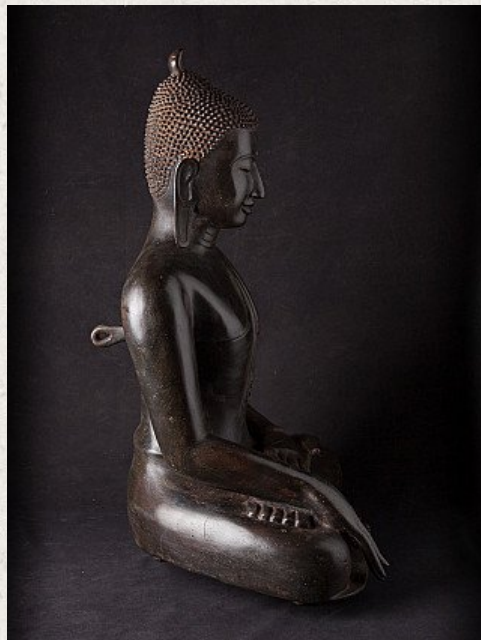

Old bronze Pagan Buddha statue

- Material : bronze
- 66 cm high
- 41 cm wide and 32,5 cm deep
- Bagan style
- Bhumisparsha mudra
- Middle 20th century
- Not original from the period (11-13th century) but made in very high quality !
- Originating from Burma
- Nr: 3038-18

Asian art

Rielerweg 71-73

7416 ZB Deventer

The Netherlands

www.burmese-art.com

info@burmese-art.com

+31-6-22192241