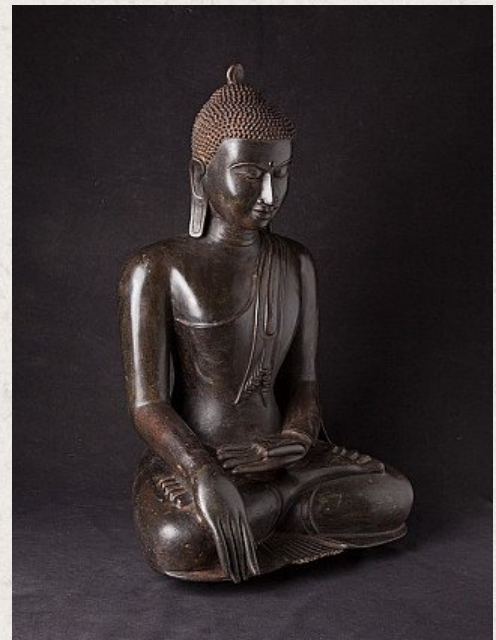

Old bronze Pagan Buddha statue

- Material : bronze
- 66 cm high
- 41 cm wide and 32,5 cm deep
- Bagan style
- Bhumisparsha mudra
- Middle 20th century
- Not original from the period (11-13th century) but made in very high quality !
- Originating from Burma
- Nr: 3038-18

Asian art

Rielerweg 71-73

7416 ZB Deventer

The Netherlands

www.burmese-art.com

info@burmese-art.com

+31-6-22192241