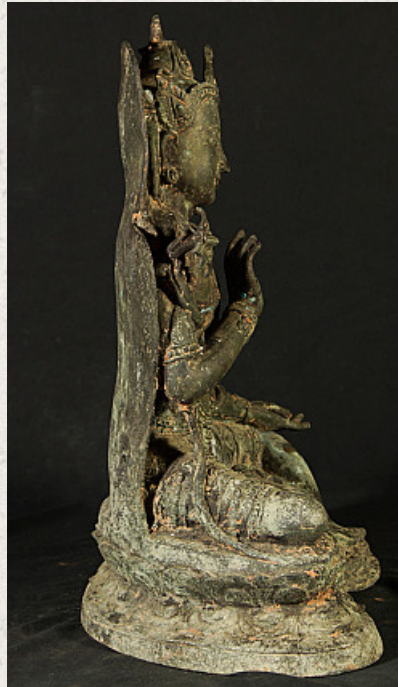

Old bronze Tara statue

- Material : bronze
- 55 cm high
- 43 cm wide and 32 cm deep
- Middle 20th century
- Originating from Burma
- Nr: 3038-11
- Price : 950 euro

Asian art

Rielerweg 71-73

7416 ZB Deventer

The Netherlands

www.burmese-art.com

info@burmese-art.com

+31-6-22192241