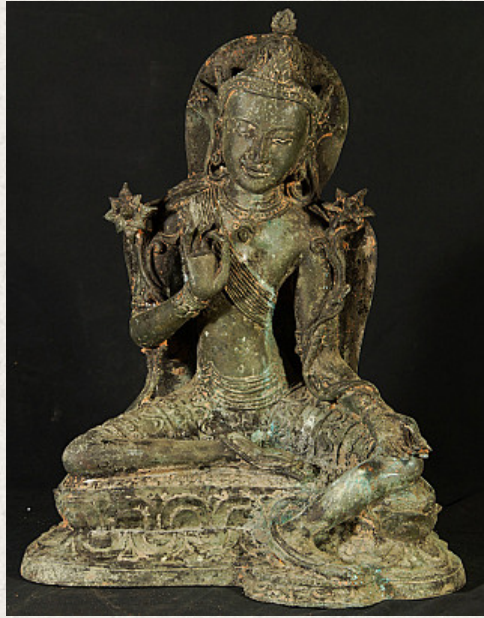

Old bronze Tara statue

- Material : bronze
- 55 cm high
- 43 cm wide and 32 cm deep
- Middle 20th century
- Originating from Burma
- Nr: 3038-11
- Price : 950 euro

Asian art

Rielerweg 71-73

7416 ZB Deventer

The Netherlands

www.burmese-art.com

info@burmese-art.com

+31-6-22192241