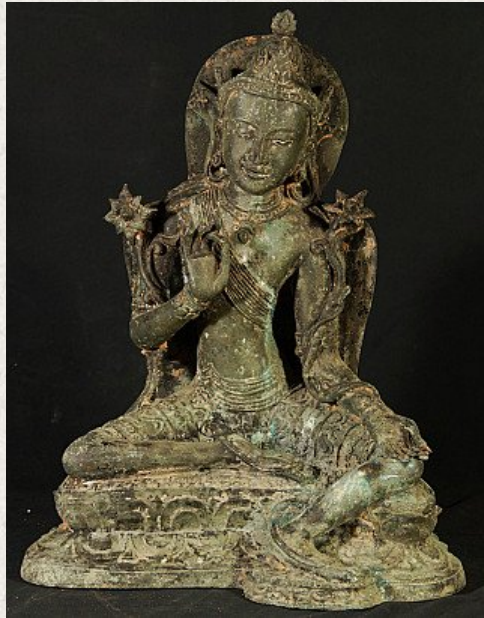

Old bronze Tara statue

- Material : bronze
- 55 cm high
- 43 cm wide and 32 cm deep
- Middle 20th century
- Originating from Burma
- Nr: 3038-11

Asian art

Rielerweg 71-73

7416 ZB Deventer

The Netherlands

www.burmese-art.com

info@burmese-art.com

+31-6-22192241