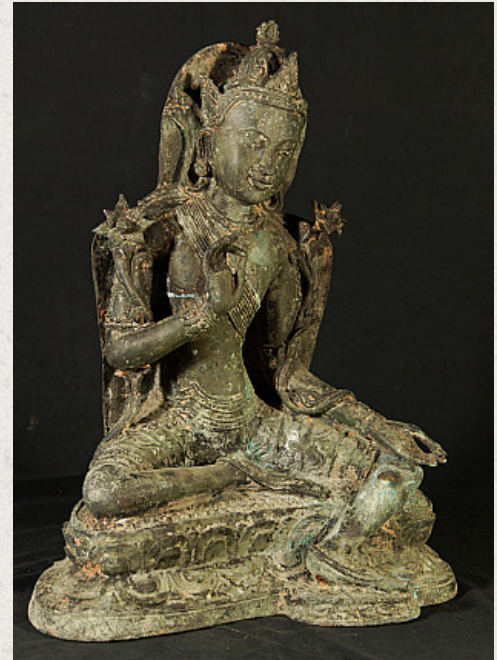

Old bronze Tara statue

- Material : bronze
- 55 cm high
- 43 cm wide and 32 cm deep
- Middle 20th century
- Originating from Burma
- Nr: 3038-11
- Price : 950 euro

Asian art

Rielerweg 71-73

7416 ZB Deventer

The Netherlands

www.burmese-art.com

info@burmese-art.com

+31-6-22192241