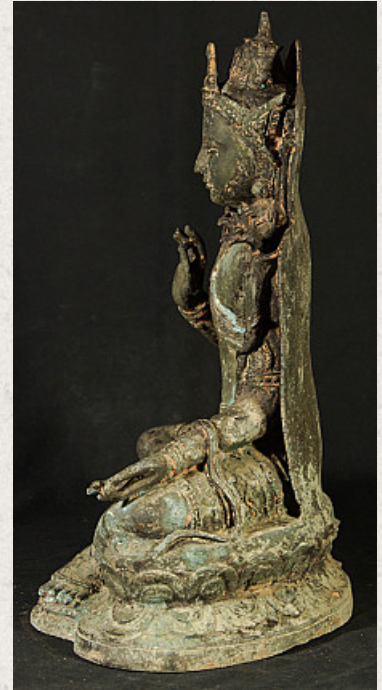

Old bronze Tara statue

- Material : bronze
- 55 cm high
- 43 cm wide and 32 cm deep
- Middle 20th century
- Originating from Burma
- Nr: 3038-11
- Price : 950 euro

Asian art

Rielerweg 71-73

7416 ZB Deventer

The Netherlands

www.burmese-art.com

info@burmese-art.com

+31-6-22192241