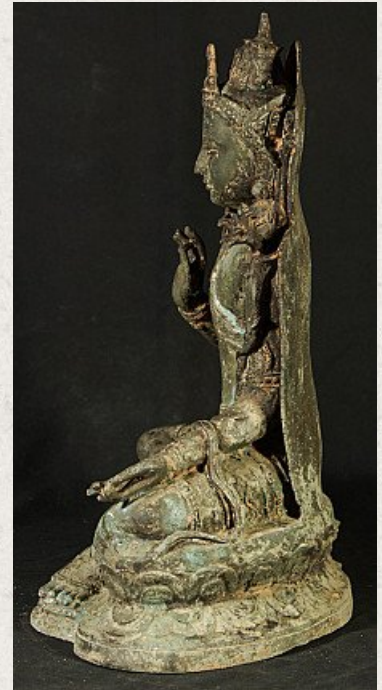

Old bronze Tara statue

- Material : bronze
- 55 cm high
- 43 cm wide and 32 cm deep
- Middle 20th century
- Originating from Burma
- Nr: 3038-11

Asian art

Rielerweg 71-73

7416 ZB Deventer

The Netherlands

www.burmese-art.com

info@burmese-art.com

+31-6-22192241