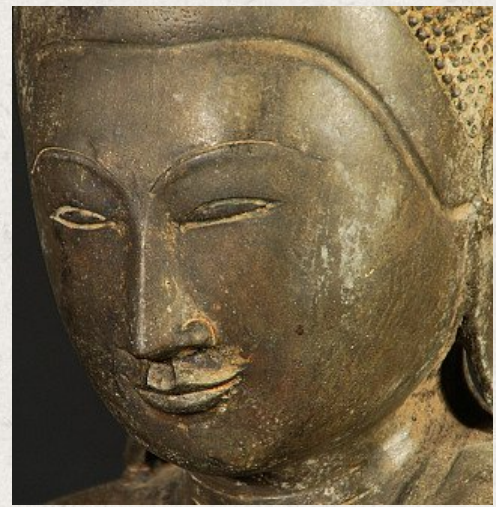

[See on website](#)