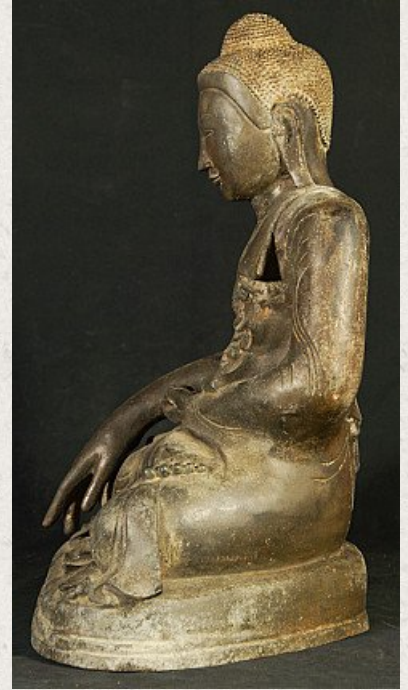

Antique bronze Mandalay Buddha statue

- Material : bronze
- 54 cm high
- 41 cm wide and 27,5 cm deep
- Mandalay style
- Bhumisparsha mudra
- Early 20th century
- Originating from Burma
- Nr. 3036-16

Asian art

Rielerweg 71-73

7416 ZB Deventer

The Netherlands

www.burmese-art.com

info@burmese-art.com

+31-6-22192241