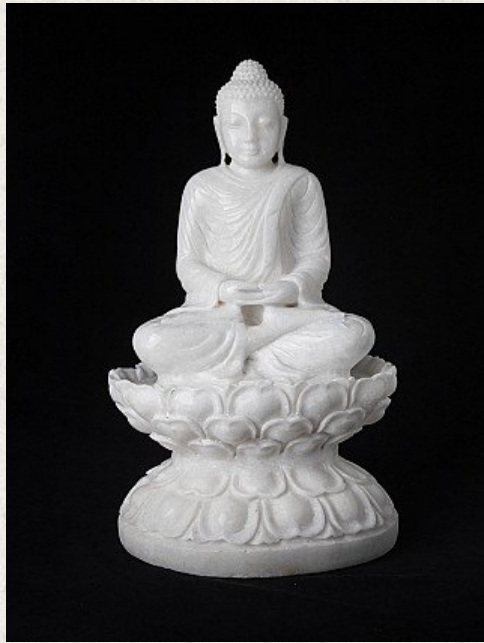

Marble Buddha statue

- Material : marble
- 39,5 cm high
- 23,1 cm wide and 18,4 cm deep
- Dhyana mudra
- Hand carved from a single block of white marble
- Originating from Burma
- Nr: 3034-17

Asian art

Rielerweg 71-73

7416 ZB Deventer

The Netherlands

www.burmese-art.com

info@burmese-art.com

+31-6-22192241