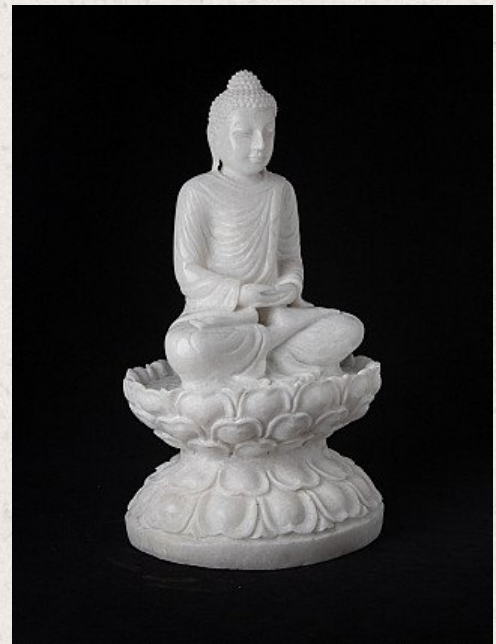

Marble Buddha statue

- Material : marble
- 39,5 cm high
- 23,1 cm wide and 18,4 cm deep
- Dhyana mudra
- Hand carved from a single block of white marble
- Originating from Burma
- Nr: 3034-17

Asian art

Rielerweg 71-73

7416 ZB Deventer

The Netherlands

www.burmese-art.com

info@burmese-art.com

+31-6-22192241