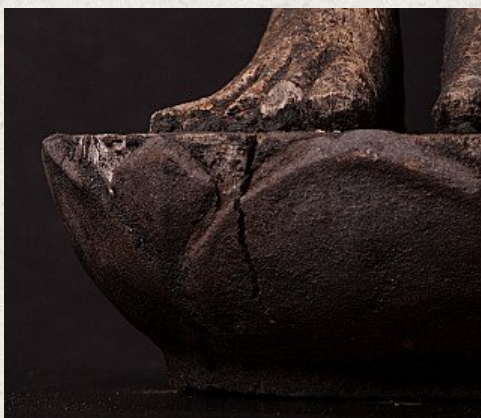

[See on website](#)