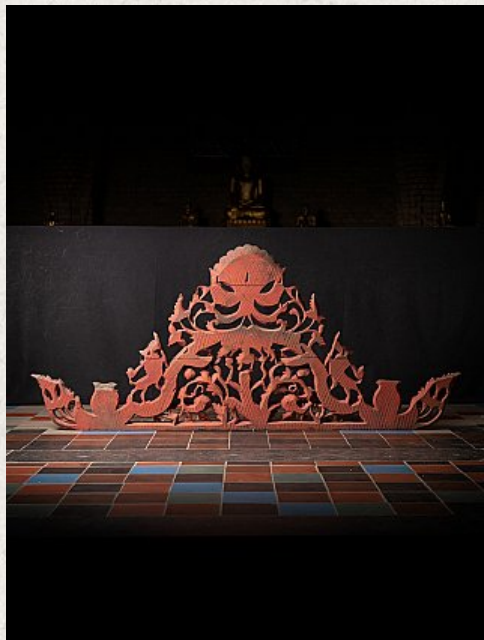

Antique wooden temple panel

- Material : wood
- 78,5 cm high
- 181,5 cm wide and 6 cm deep
- 19th century
- Coming from a temple / monastery - has probably hung above a gate or door
- Originating from Burma
- Nr: 3030-16
- Price : 2,750 euro

Asian art

Rielerweg 71-73

7416 ZB Deventer

The Netherlands

www.burmese-art.com

info@burmese-art.com

+31-6-22192241