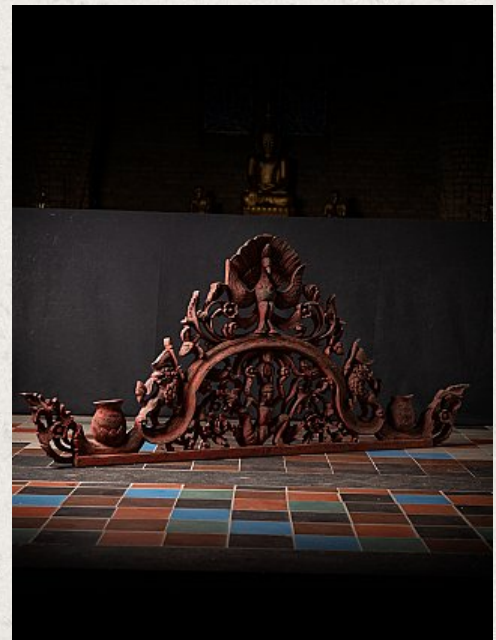

Antique wooden temple panel

- Material : wood
- 78,5 cm high
- 181,5 cm wide and 6 cm deep
- 19th century
- Coming from a temple / monastery - has probably hung above a gate or door
- Originating from Burma
- Nr: 3030-16
- Price : 2,750 euro

Asian art

Rielerweg 71-73

7416 ZB Deventer

The Netherlands

www.burmese-art.com

info@burmese-art.com

+31-6-22192241