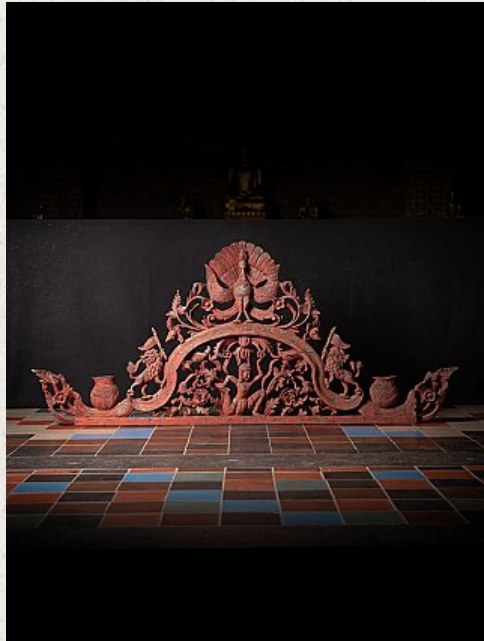

Antique wooden temple panel

- Material : wood
- 78,5 cm high
- 181,5 cm wide and 6 cm deep
- 19th century
- Coming from a temple / monastery - has probably hung above a gate or door
- Originating from Burma
- Nr: 3030-16
- Price : 2,750 euro

Asian art

Rielerweg 71-73

7416 ZB Deventer

The Netherlands

www.burmese-art.com

info@burmese-art.com

+31-6-22192241