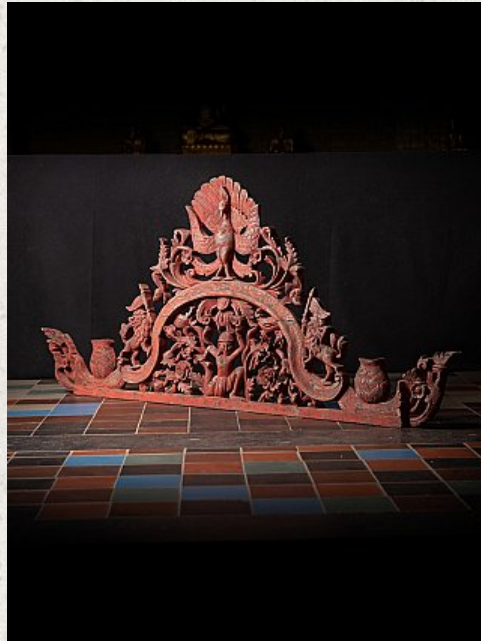

Antique wooden temple panel

- Material : wood
- 78,5 cm high
- 181,5 cm wide and 6 cm deep
- 19th century
- Coming from a temple / monastery - has probably hung above a gate or door
- Originating from Burma
- Nr: 3030-16
- Price : 2,750 euro

Asian art

Rielerweg 71-73

7416 ZB Deventer

The Netherlands

www.burmese-art.com

info@burmese-art.com

+31-6-22192241