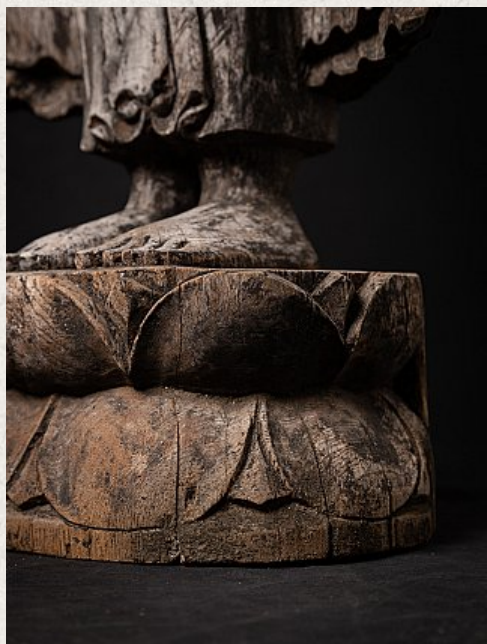

[See on website](#)