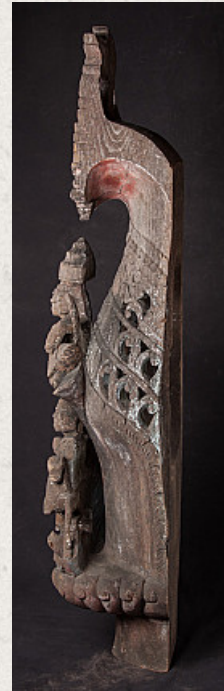

Antique wooden temple panel

- Material : wood
- 152 cm high
- 30 cm wide and 30 cm deep
- Made from a single piece of wood
- 19th century
- Was once on the top of a monastery or temple
- Special !
- Originating from Burma
- Nr: 3030-14
- Price : 2450 euro

Asian art

Rielerweg 71-73

7416 ZB Deventer

The Netherlands

www.burmese-art.com

info@burmese-art.com

+31-6-22192241