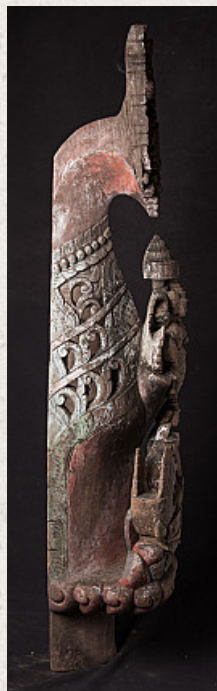

Antique wooden temple panel

- Material : wood
- 152 cm high
- 30 cm wide and 30 cm deep
- Made from a single piece of wood
- 19th century
- Was once on the top of a monastery or temple
- Special !
- Originating from Burma
- Nr: 3030-14
- Price : 2450 euro

Asian art

Rielerweg 71-73

7416 ZB Deventer

The Netherlands

www.burmese-art.com

info@burmese-art.com

+31-6-22192241