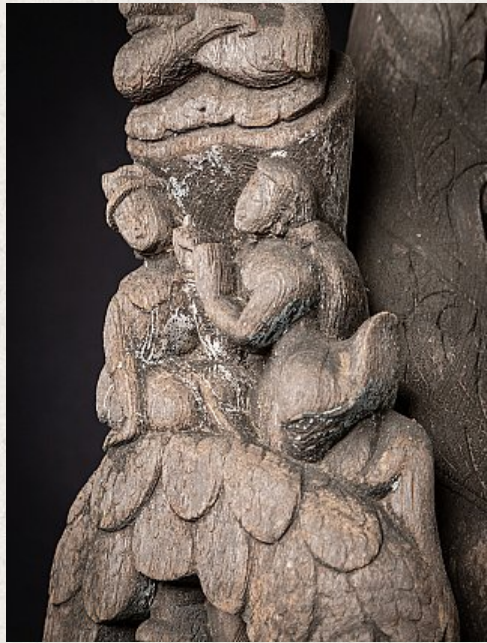

See on
website