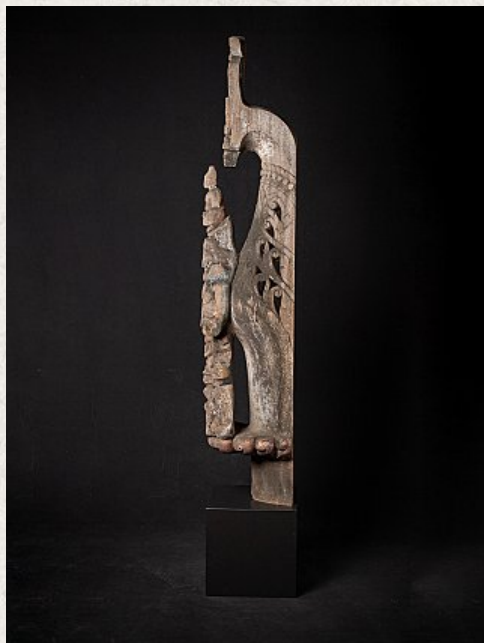

Antique wooden temple panel

- Material : wood
- 185,5 cm high
- 30 cm wide and 32 cm deep
- Originating from the top of a temple / monastery
- 19th century
- Originating from Burma
- Nr: 3030-13
- Price : 2,750 euro

Asian art

Rielerweg 71-73

7416 ZB Deventer

The Netherlands

www.burmese-art.com

info@burmese-art.com

+31-6-22192241