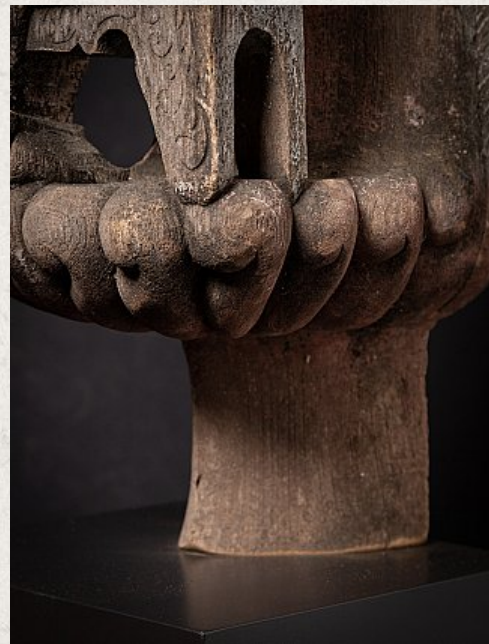

[See on website](#)