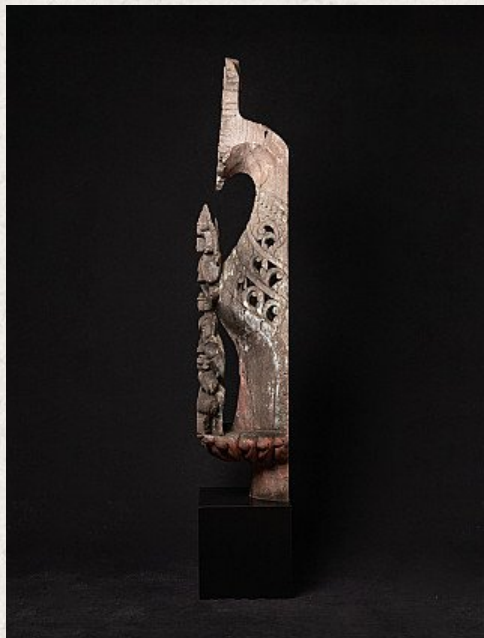

Antique wooden temple panel

- Material : wood
- 175 cm high
- 30 cm wide and 30 cm deep
- The height is measured including the 30 cm high wooden base
- 19th century
- From the top of a temple
- Very special !
- Originating from Burma
- Nr: 3030-11

Asian art

Rielerweg 71-73

7416 ZB Deventer

The Netherlands

www.burmese-art.com

info@burmese-art.com

+31-6-22192241