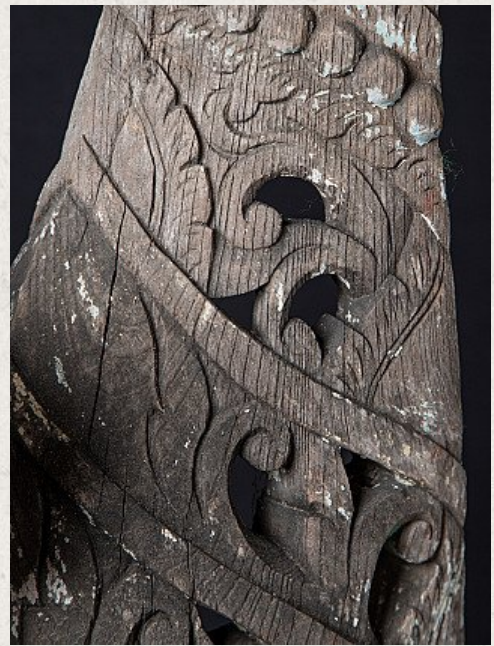

[See on website](#)