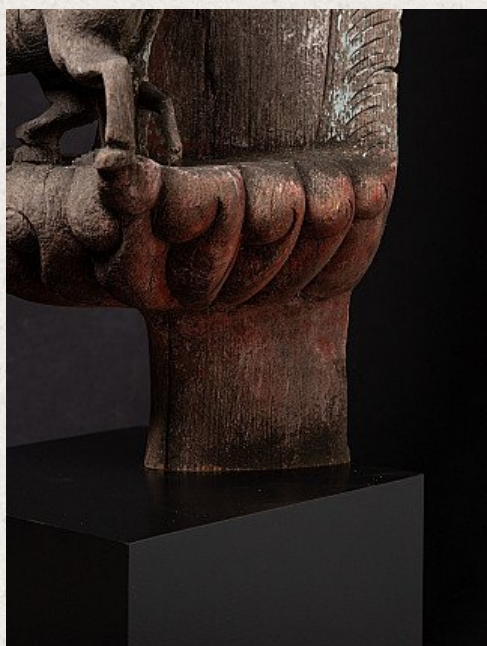

[See on website](#)