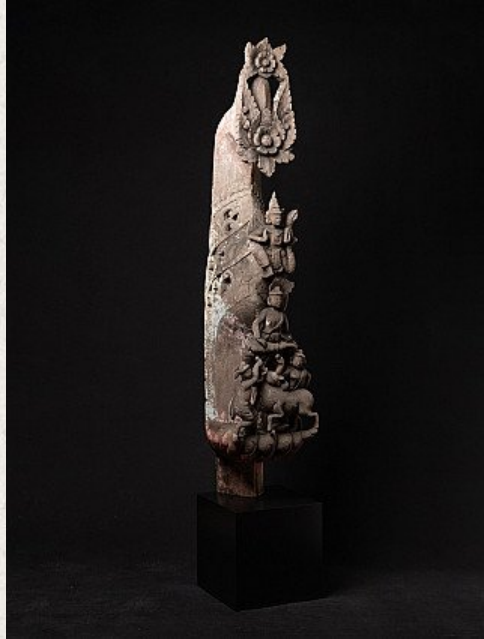

Antique wooden temple panel

- Material : wood
- 175 cm high
- 30 cm wide and 30 cm deep
- The height is measured including the 30 cm high wooden base
- 19th century
- From the top of a temple
- Very special !
- Originating from Burma
- Nr: 3030-11

Asian art

Rielerweg 71-73

7416 ZB Deventer

The Netherlands

www.burmese-art.com

info@burmese-art.com

+31-6-22192241