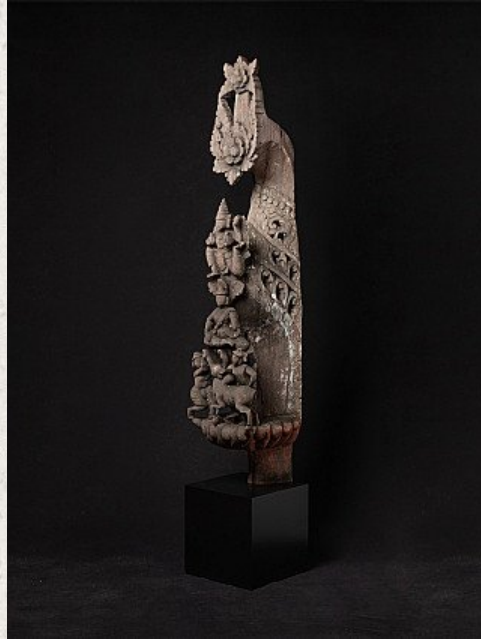

Antique wooden temple panel

- Material : wood
- 175 cm high
- 30 cm wide and 30 cm deep
- The height is measured including the 30 cm high wooden base
- 19th century
- From the top of a temple
- Very special !
- Originating from Burma
- Nr: 3030-11

Asian art

Rielerweg 71-73

7416 ZB Deventer

The Netherlands

www.burmese-art.com

info@burmese-art.com

+31-6-22192241