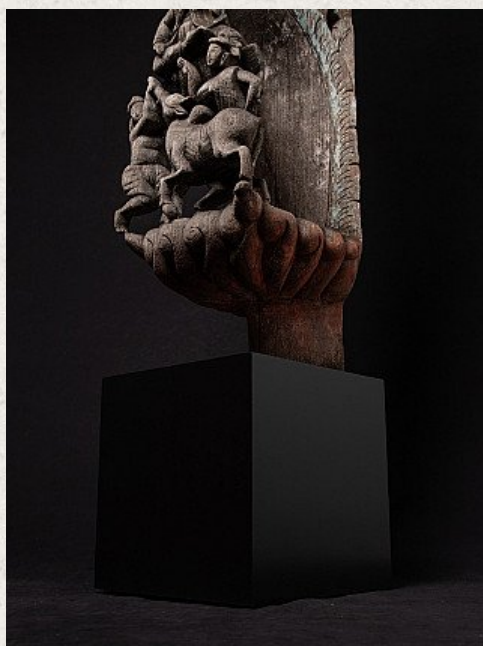

[See on website](#)