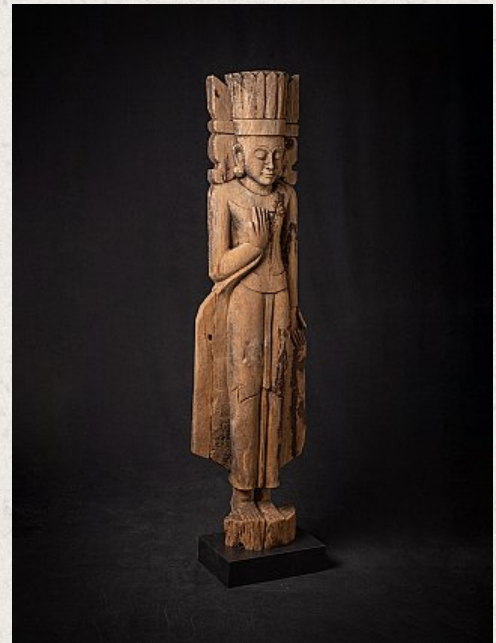

Antique standing wooden crowned Buddha statue

- Material : wood
- 139 cm high
- 36 cm wide and 20,5 cm deep
- 19th century
- Originating from Burma
- Nr: 3029-35

Asian art

Rielerweg 71-73

7416 ZB Deventer

The Netherlands

www.burmese-art.com

info@burmese-art.com

+31-6-22192241