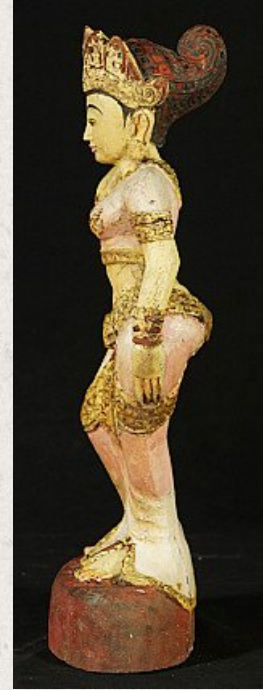

Old wooden woman statue

- Material : wood
- 50 cm high
- 17,5 cm wide and 11,5 cm deep
- Is also being called 'Pagan Lady'
- Bagan style
- Late 20th century
- Originating from Burma
- Nr: 3029-20

Asian art

Rielerweg 71-73

7416 ZB Deventer

The Netherlands

www.burmese-art.com

info@burmese-art.com

+31-6-22192241