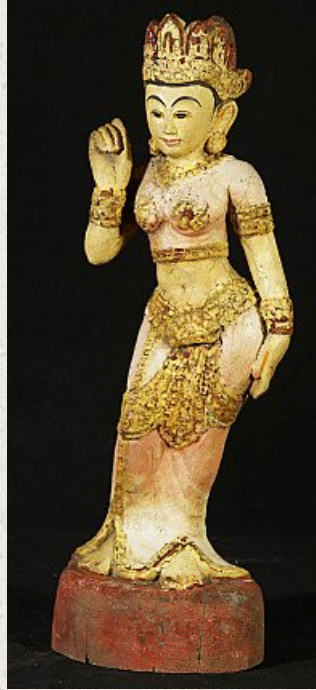

Old wooden woman statue

- Material : wood
- 50 cm high
- 17,5 cm wide and 11,5 cm deep
- Is also being called 'Pagan Lady'
- Bagan style
- Late 20th century
- Originating from Burma
- Nr: 3029-20

Asian art

Rielerweg 71-73

7416 ZB Deventer

The Netherlands

www.burmese-art.com

info@burmese-art.com

+31-6-22192241