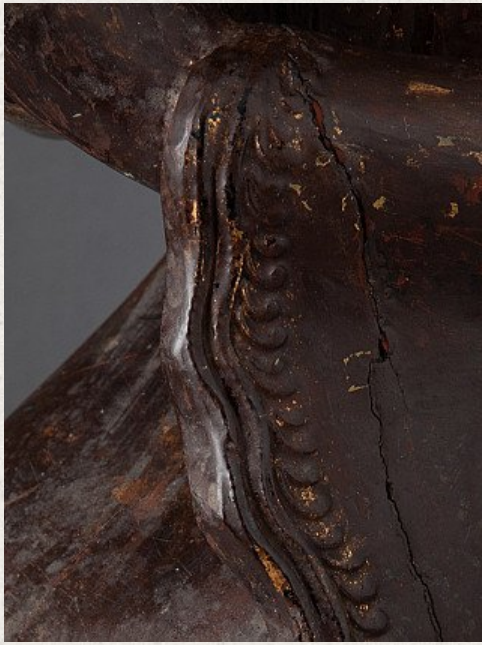

[See on website](#)